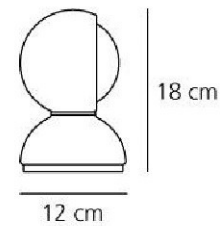

PRODUCT SPECIFICATION

- Light Source:** 1 x Max 4W LED E14 or 1 x Max 25W E14 (excluded)
- IP Code:** 20
- Dimming:** In-line on/off switch included on the cable.
- Dimensions:** Depth: 12cm
Height: 18cm