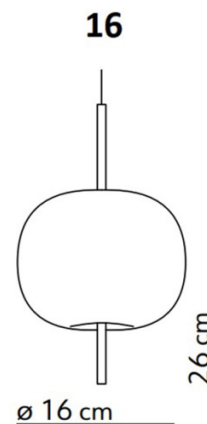

## PRODUCT SPECIFICATION

**Light Source:** 1 x Max 25W G9 (excluded)

**IP Code:** 20

**Dimming:** Dimmable via phase cut dimming systems.

**Dimensions:** Ø16cm  
Height: 26cm  
Ceiling Canopy: 12.5cm  
Cable Length: 235cm