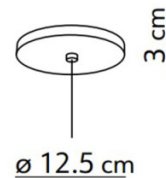

## PRODUCT SPECIFICATION

**Light Source:** 1 x Max 25W G9 (excluded)

**IP Code:** 20

**Dimming:** Dimmable via phase cut dimming systems.

**Dimensions:** Ø16cm  
Height: 26cm  
Ceiling Canopy: 12.5cm  
Cable Length: 235cm