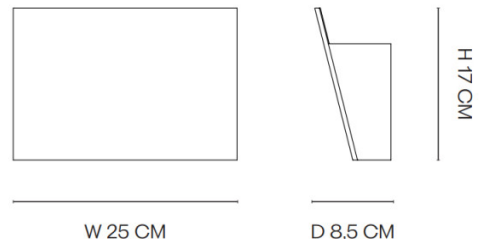

PRODUCT SPECIFICATION

Light Source: 1 x Max 8W E14 (Excluded)

IP Code: 20

Dimming: Dimmable via mains phase dimming.

Dimensions: Height: 17cm
Width: 25cm
Depth: 8.5cm

For all sales and technical enquiries, please contact: