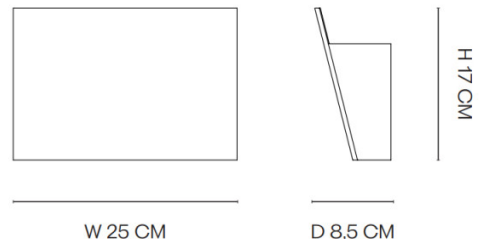

## PRODUCT SPECIFICATION

**Light Source:** 1 x Max 8W E14 (Excluded)

**IP Code:** 20

**Dimming:** Dimmable via mains phase dimming.

**Dimensions:** Height: 17cm  
Width: 25cm  
Depth: 8.5cm

**For all sales and technical enquiries, please contact:**