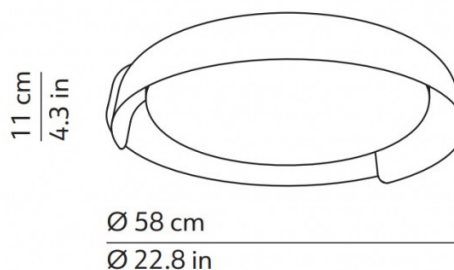

KDLN Dala LED Ceiling Light

BRAND NEW, OVERSTOCKED, B-GRADE ORIGINAL PACKAGING.

1 x Dark Grey / Wood Available.

Dala was designed by Francesca Smiraglia for KDLN, it is a decorative light with an architectural feel. The ceiling light has two pieces of metal, one enveloping the other giving it an organic feel. It reminds us of flower petals. Smiraglia makes sure to give the light minute feminine details. The Dala ceiling light is a combination of the strict square and more spherical ceiling lights we're used to. Dala places itself somewhere in between, with its curves giving it a softer feel. The Dala ceiling has a dark grey main structure with a wood finish to complete the look. Dala emits a staggering 4200 lumens, giving it a very strong and powerful light output into any space.

PRODUCT SPECIFICATION

Light Source: 42W, 3000K, 4350 Lumens

IP Code: 20

Dimming: Dimmable via mains phase dimming.

Dimensions: Ø58cm
Depth: 11cm

For all sales and technical enquiries, please contact:

+44 (0)114 263 4266