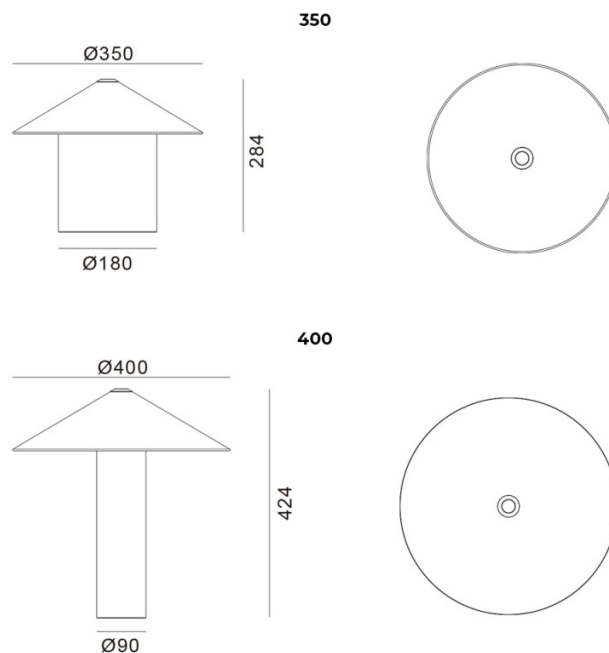

PRODUCT SPECIFICATION

Light Source: 3.5W, 2700K

IP Code: 20

Dimming: Integrated dimmer on the product.

Dimensions: 350:
Width: 35cm
Height: 28.4cm

400:
Width: 40cm
Height: 42.4cm

Cable Length: 250cm

For all sales and technical enquiries, please contact: