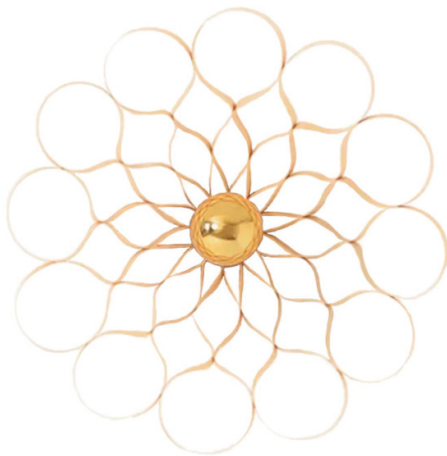

# Tom Raffield Arame Wall Light

LA11161

SOURCE: <https://www.davidvillagelighting.co.uk/product/Tom-Raffield-Arame-Wall-Light/10002179>

### Tom Raffield Arame Wall Light

The Arame Wall Light by Tom Raffield was inspired by nature. Named after a complex seaweed formation, Tom Raffield replicated the symmetry and organic shapes for this wall light. The result is a sculptural piece that looks as striking when switched off and it does on. When illuminated, the geometric patterns within the structure create a transfixing play of shadows against the surrounding wall. Available in an Ash or Walnut finish, the Arame Wall Light is best showcased in multiples, allowing for the contrast in colours to create a striking juxtaposition. Ash is the lighter finish of the two and produces an intense glow when illuminated. The darker finish, walnut, turns a rich golden colour when illuminated, creating a bold contrast of light and shadows.

The Arame Wall Light was created by steam-bending wood, a process that is typical of Tom Raffield designs. This is an ecological process that is low on waste and results in seamless patterns free from any glue. Designed and handcrafted by an expert team in their Cornish studio in England, the Arame Collection also includes a pendant which is available in two sizes. This collection can be displayed together to create a cohesive, artisanal display throughout your home. In commercial spaces, the Arame Wall Light is suited to cafes and bars with natural décor. In 2019, the Arame Wall Light won the Darc Award for sustainable design and manufacture.