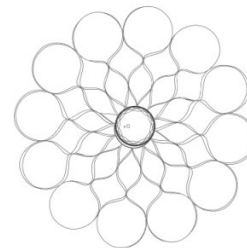

Tom Raffield

Tom Raffield Arame Wall Light

LA11161

SOURCE: <https://www.davidvillagelighting.co.uk/product/Tom-Raffield-Arame-Wall-Light/10002179>

PRODUCT DESCRIPTION

Designer: Tom Raffield

Tom Raffield Arame Wall Light

The Arame Wall Light by Tom Raffield was inspired by nature. Named after a complex seaweed formation, Tom Raffield replicated the symmetry and organic shapes for this wall light. The result is a sculptural piece that looks as striking when switched off and it does on. When illuminated, the geometric patterns within the structure create a transfixing play of shadows against the surrounding wall. Available in an Ash or Walnut finish, the Arame Wall Light is best showcased in multiples, allowing for the contrast in colours to create a striking juxtaposition. Ash is the lighter finish of the two and produces an intense glow when illuminated. The darker finish, walnut, turns a rich golden colour when illuminated, creating a bold contrast of light and shadows.

The Arame Wall Light was created by steam-bending wood, a process that is typical of Tom Raffield designs. This is an ecological process that is low on waste and results in seamless patterns free from any glue. Designed and handcrafted by an expert team in their Cornish studio in England, the Arame Collection also includes a pendant which is available in two sizes. This collection can be displayed together to create a cohesive, artisanal display throughout your home. In commercial spaces, the Arame Wall Light is suited to cafes and bars with natural décor. In 2019, the Arame Wall Light won the Darc Award for sustainable design and manufacture.

PRODUCT SPECIFICATION