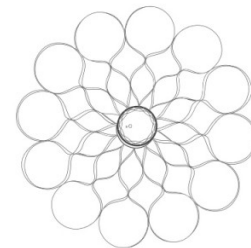

PRODUCT SPECIFICATION

Light Source: 1 x Max 25W E27 LED (Excluded)

IP Code: 20

Dimming: Dimmable using trailing edge dimming.

Dimensions: Ø58cm
Depth (including mount): 12.5cm