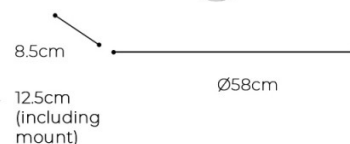

## PRODUCT SPECIFICATION

**Light Source:** 1 x Max 25W E27 LED (Excluded)

**IP Code:** 20

**Dimming:** Dimmable using trailing edge dimming.

**Dimensions:** Ø58cm  
Depth (including mount): 12.5cm

**For all sales and technical enquiries, please contact:**