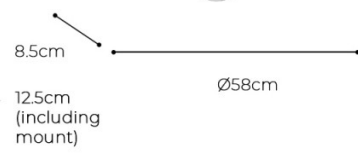

## PRODUCT SPECIFICATION

- Light Source:** 1 x Max 25W E27 LED (Excluded)
- IP Code:** 20
- Dimming:** Dimmable using trailing edge dimming.
- Dimensions:** Ø:58cm  
Depth (including mount): 12.5cm

**For all sales and technical enquiries, please contact:**