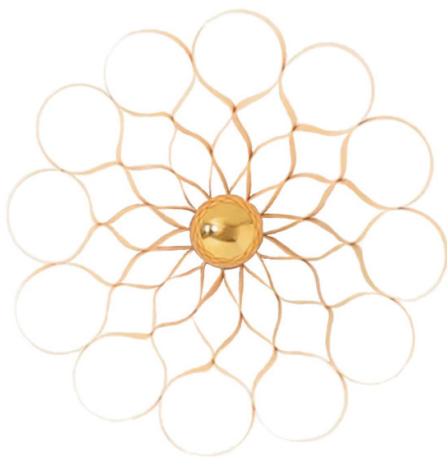

# Tom Raffield Arame Wall Light

LA11161

SOURCE: <https://www.davidvillagelighting.co.uk/product/Tom-Raffield-Arame-Wall-Light/10002179>

### Tom Raffield Arame Wall Light

The Arame Wall Light by Tom Raffield was inspired by nature. Named after a complex seaweed formation, Tom Raffield replicated the symmetry and organic shapes for this wall light. The result is a sculptural piece that looks as striking when switched off as it does on. When illuminated, the geometric patterns within the structure create a transfixing play of shadows against the surrounding wall. Available in an Ash or Walnut finish, the Arame Wall Light is best showcased in multiples, allowing for the contrast in colours to create a striking juxtaposition. Ash is the lighter finish of the two and produces an intense glow when illuminated. The darker finish, walnut, turns a rich golden colour when illuminated, creating a bold contrast of light and shadows.

The Arame Wall Light was created by steam-bending wood, a process that is typical of Tom Raffield designs. This is an ecological process that is low on waste and results in seamless patterns free from any glue. Designed and handcrafted by an expert team in their Cornish studio in England, the Arame Collection also includes a pendant which is available in two sizes. This collection can be displayed together to create a cohesive, artisanal display throughout your home. In commercial spaces, the Arame Wall Light is suited to cafes and bars with natural décor. In 2019, the Arame Wall Light won the Darc Award for sustainable design and manufacture.