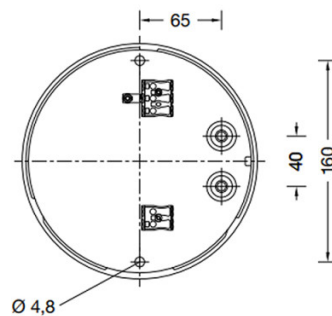

Bega 24878 LED Surface Light

LA11159

SOURCE: <https://www.davidvillagelighting.co.uk/product/Bega-24878-LED-Surface-Light/10002177>

PRODUCT DESCRIPTION

Bega 24878 LED Surface Light

The Bega 24878 is a compact and minimalistic downlight with symmetrically focused broad-spread light distribution. This luminaire is crafted from aluminium and stainless steel, creating a durable and sleek silhouette that can be utilised in a range of interior and exterior settings. Making the most of the BegaUltradark Optics®, the 24878 Surface Light offers high-quality illumination and eye comfort due to a minimised diffuse light percentage and highly efficient glare suppression.

PRODUCT SPECIFICATION

- Light Source:** 44W, 3000K, 3050 Lumens
- IP Code:** 65
- Dimming:** Dimmable via Dali dimming systems. Please consult your electrician, additional wiring may be required on-site.
- Dimensions:** Ø19cm
Depth: 19cm