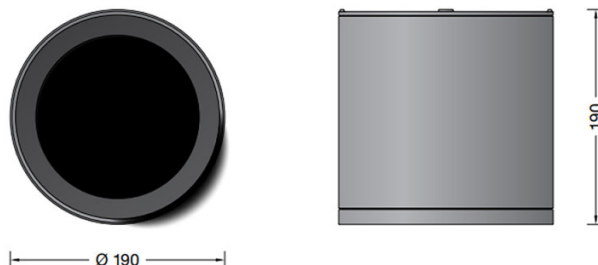

Bega 24878 LED Surface Light

LA11159

SOURCE: <https://www.davidvillagelighting.co.uk/product/Bega-24878-LED-Surface-Light/10002177>

PRODUCT DESCRIPTION

Bega 24878 LED Surface Light

The Bega 24878 is a compact and minimalistic downlight with symmetrically focused broad-spread light distribution. This luminaire is crafted from aluminium and stainless steel, creating a durable and sleek silhouette that can be utilised in a range of interior and exterior settings. Making the most of the BegaUltradark Optics®, the 24878 Surface Light offers high-quality illumination and eye comfort due to a minimised diffuse light percentage and highly efficient glare suppression.

With a striking graphite finish, the Bega 24878 LED Surface Light is an exceptional addition to hallways, kitchens, restaurants, art galleries and shop interiors. Due to the IP rating of 65, this lighting solution is also a sophisticated way to brighten up bathrooms, wet rooms and exterior environments.

PRODUCT SPECIFICATION

- Light Source:** 44W, 3000K, 3050 Lumens
- IP Code:** 65
- Dimming:** Dimmable via Dali dimming systems. Please consult your electrician, additional wiring may be required on-site.
- Dimensions:** Ø19cm
Depth: 19cm