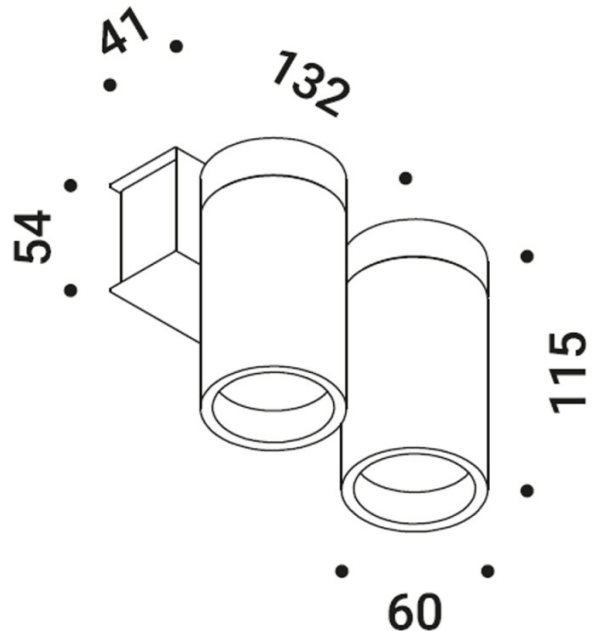

### Daide Groppi Dot 51 Dual Emission Double Spot Light

The Daide Groppi Dot 51 DE was designed by Omar Carraglia and is an evolution of the original [Daide Groppi Dot P Wall Light](#), now offering two lamp heads instead of one. Both of these lamp heads are adjustable and allow you to direct the lighting output to where you need it most. This makes the Dot Double Surface Light perfect as a task light.

## PRODUCT SPECIFICATION

**Light Source:** 2 x Max 10W GU10 (excluded)

**IP Code:** 20

**Dimming:** Dimmable via mains phase dimming.

**Dimensions:** Width: 132cm  
Height: 11.5cm  
Wall Mount Height: 5.4cm  
Depth: 4.1cm