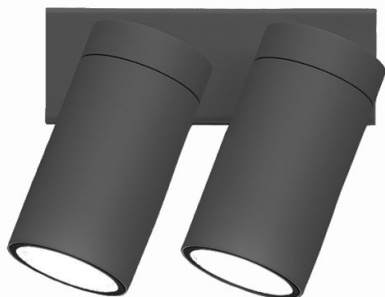

# Davide Groppi Dot DE Surface Double Spot Light

LA11158/DE

SOURCE: <https://www.davidvillagelighting.co.uk/product/Davide-Groppi-Dot-DE-Surface-Double-Spot-Light/10002176>

### Davide Groppi Dot Dual Emission Double Spot Light

The Davide Groppi Dot DE was designed by Omar Carraglia and is an evolution of the original [Davide Groppi Dot P Wall Light](#), now offering two lamp heads instead of one. Both of these lamp heads are adjustable and allow you to direct the lighting output to where you need it most. This makes the Dot Double Surface Light perfect as a task light.

The Dot DE Surface Light is available in either a Matt Black or Matt White finish and the lamp is entirely structured in painted metal. A luminaire designed to offer superior performance, the Dot is perfect for residential and commercial interiors, especially in home offices, kitchens, bedrooms, hotels, restaurants and libraries.