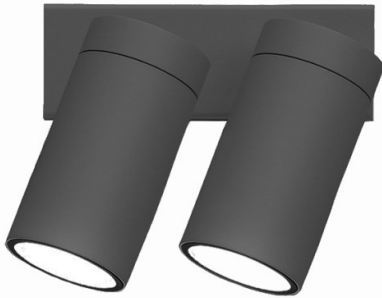

# Daide Groppi Dot 51 DE Surface Double Spot Light

LA11158/DE

SOURCE: <https://www.davidvillagelighting.co.uk/product/Daive-Groppi-Dot-51-DE-Surface-Double-Spot-Light/10002176>

### Daide Groppi Dot 51 Dual Emission Double Spot Light

The Daide Groppi Dot 51 DE was designed by Omar Carraglia and is an evolution of the original [Daide Groppi Dot P Wall Light](#), now offering two lamp heads instead of one. Both of these lamp heads are adjustable and allow you to direct the lighting output to where you need it most. This makes the Dot Double Surface Light perfect as a task light.

The Dot DE Surface Light is available in either a Matt Black or Matt White finish and the lamp is entirely structured in painted metal. A luminaire designed to offer superior performance, the Dot is perfect for residential and commercial interiors, especially in home offices, kitchens, bedrooms, hotels, restaurants and libraries.