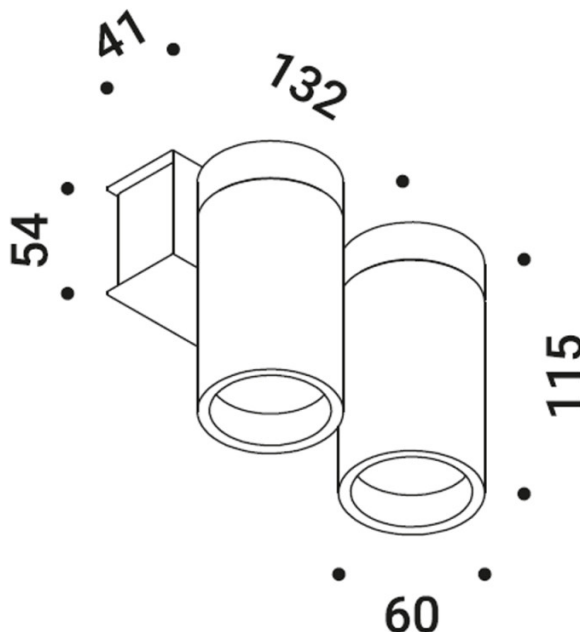

### Davide Groppi Dot Dual Emission Double Spot Light

The Davide Groppi Dot DE was designed by Omar Carraglia and is an evolution of the original [Davide Groppi Dot P Wall Light](#), now offering two lamp heads instead of one. Both of these lamp heads are adjustable and allow you to direct the lighting output to where you need it most. This makes the Dot Double Surface Light perfect as a task light.

## PRODUCT SPECIFICATION

**Light Source:** 2 x Max 10W GU10 (excluded)

**IP Code:** 20

**Dimming:** Dimmable via mains phase dimming.

**Dimensions:** Width: 132cm  
Height: 11.5cm  
Wall Mount Height: 5.4cm  
Depth: 4.1cm