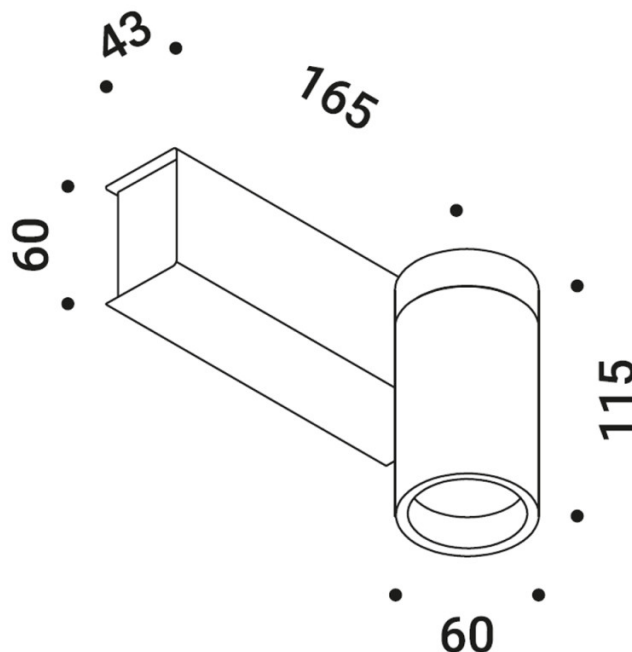

### Davide Groppi Dot P 51 Surface Light

Designed by Omar Carraglia in 2015, the Davide Groppi Dot P Surface Light is an easily adjustable lighting solution that provides functional directional task lighting thanks to its orientable lamp head. The Davide Groppi Dot P is a compact lamp that will perfectly harmonise with any style and theme of interior décor.

Available in two minimalistic finishes and crafted from high-quality metal, the Dot P can be displayed in a range of interiors. This spotlight provides superior performance, and a direct and glare-free glow - making a perfect reading light or accompaniment next to your desk or bed.

## PRODUCT SPECIFICATION

**Light Source:** 1 x Max 10W GU10 (excluded)

**IP Code:** 20

**Dimming:** Dimmable via mains phase dimming.

**Dimensions:** Width: 16.5cm  
Height: 11.5cm  
Wall Mount Height: 6cm  
Depth: 4.3cm