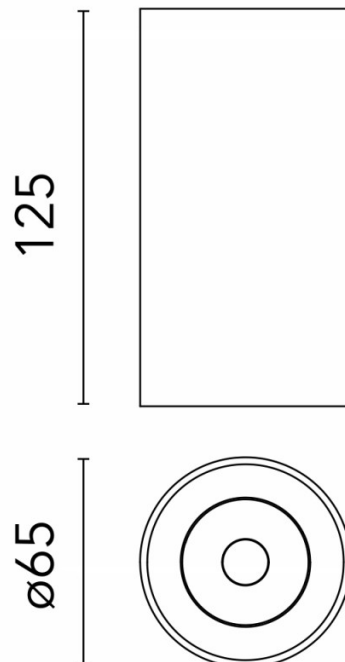

Please Note: The Flos Light Shadow Pro Spotlight comes non-dimmable as standard. Dimmable drivers are available, please [contact us](#) for more information and pricing.

PRODUCT SPECIFICATION

Light Source: 15W, 3000K, 1084 Lumens

IP Code: 54

Dimming: Non-Dimmable.

Dimensions: Ø6.5cm
Height: 12.5cm

For all sales and technical enquiries, please contact:

+44 (0)114 263 4266

info@davidvillagelighting.co.uk

www.davidvillagelighting.co.uk