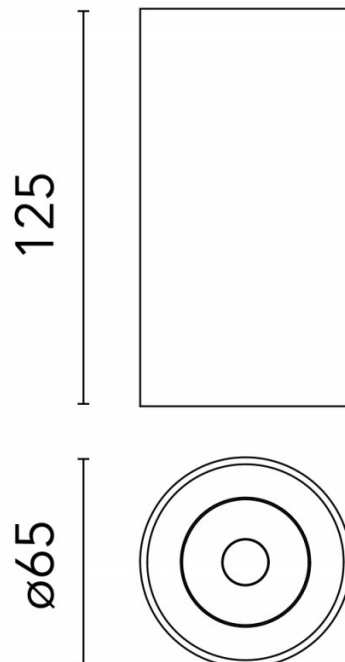

FLOS

Flos Light Shadow Pro 60 Surface LED Spot Light

LA11157

SOURCE: <https://www.davidvillagelighting.co.uk/product/Flos-Light-Shadow-Pro-60-Surface-LED-Spot-Light/10002174>

PRODUCT DESCRIPTION

Designer: Flos Architectural Design

Flos Light Shadow Pro 60 Surface Spot Light

The Flos Light Shadow Pro LED Spotlight is a stylish and minimalistic downlighting solution that offers a wide variety of colours, allowing itself to adapt to an array of interiors. Light Shadow Pro boasts a cylindrical form and offers the choice to combine interior and exterior finishes to adjust to both residential and commercial spaces. The integrated LED light source is projected downwards, providing soft functional illumination that is perfect for various environments.

Display the Flos Light Shadow Pro 60 in hallways, kitchens, entryways, living rooms and workspaces. Thanks to the IP54 rating this luminaire is also a perfect way to brighten up bathrooms and wet rooms, protecting itself from damp environments. Made from quality materials, this lamp ensures both durability and elegance, making it an ideal choice for those who value style and functionality.

Please Note: The Flos Light Shadow Pro Spotlight comes non-dimmable as standard. Dimmable drivers are available, please [contact us](#) for more information and pricing.

PRODUCT SPECIFICATION

Light Source: 15W, 3000K, 1084 Lumens

IP Code: 54

Dimming: Non-Dimmable.

Dimensions: Ø6.5cm
Height: 12.5cm