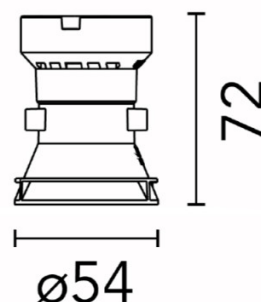

This product must be installed before final plaster skim.

PRODUCT SPECIFICATION

Light Source: 7.3W, 3000K, 485 Lumens

IP Code: 20

Dimming: Dimmable via mains phase dimming.

Dimensions: Ø5.4cm
Depth: 7.2cm

For all sales and technical enquiries, please contact: