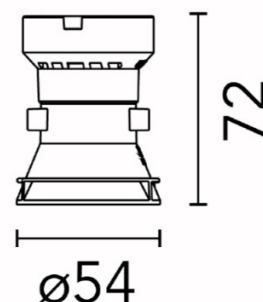

This product must be installed before final plaster skim.

PRODUCT SPECIFICATION

Light Source: 7.3W, 3000K, 485 Lumens

IP Code: 20

Dimming: Dimmable via mains phase dimming.

Dimensions: Ø5.4cm
Depth: 7.2cm

For all sales and technical enquiries, please contact: