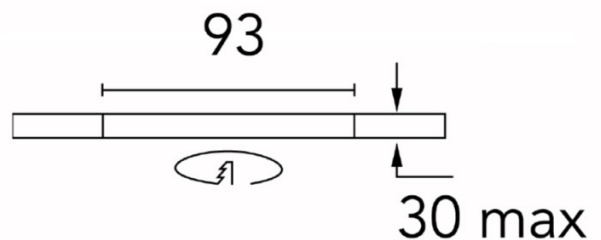

This product must be installed before final plaster skim.

PRODUCT SPECIFICATION

Light Source: 7.3W, 3000K, 485 Lumens

IP Code: 20

Dimming: Dimmable via mains phase dimming.

Dimensions: Ø5.4cm
Depth: 7.2cm

For all sales and technical enquiries, please contact: