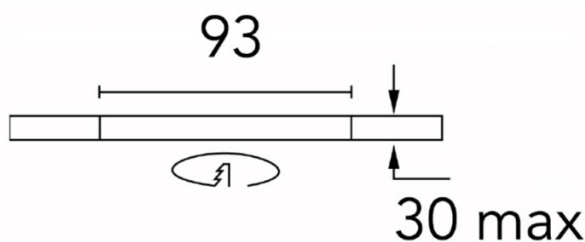

This product must be installed before final plaster skim.

PRODUCT SPECIFICATION

Light Source: 7.3W, 3000K, 485 Lumens

IP Code: 20

Dimming: Dimmable via mains phase dimming.

Dimensions: Ø5.4cm
Depth: 7.2cm

For all sales and technical enquiries, please contact: