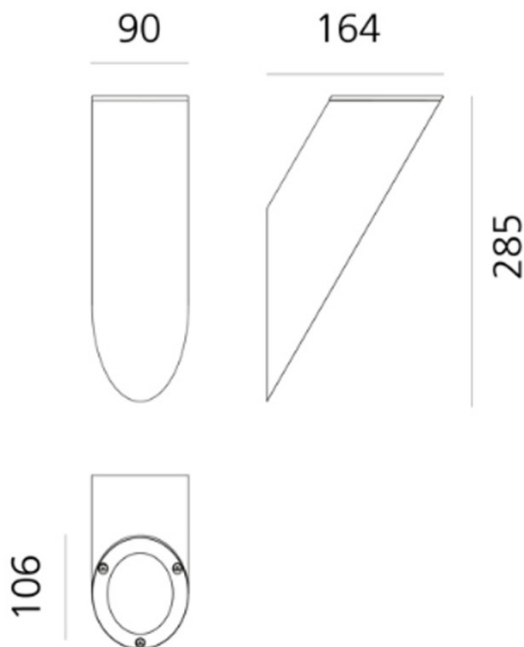

### Artemide Ilio LED Wall Light

The Artemide Ilio Wall Light is an evolution of the iconic collection by Ernesto Gismondi. Its simple yet striking silhouette accommodates an optical intelligence to offer superior illumination while limiting direct glare. For this wall light, Gismondi created a slanted form to allow the cylindrical body to protrude and open up the light onto the surrounding space. This allows the lighting solution to provide a functional yet indirect glow.

## PRODUCT SPECIFICATION

- Light Source:** 19W, 3000K, 1740 Lumens
- IP Code:** 20
- Dimming:** Push to make/switch dimming, dimmable using push to make switches. Please consult your electrician, additional wiring may be required.
- Dimensions:** Height: 28.5cm  
Depth: 16.4cm  
Width: 9cm