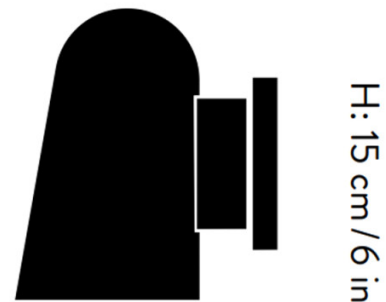

&Tradition Solid Wall Light

LA11153

SOURCE: <https://www.davidvillagelighting.co.uk/product/Tradition-Solid-Wall-Light/10002168>

PRODUCT DESCRIPTION

Designer: Space Copenhagen

&Tradition Solid Wall Light

Designed by Space Copenhagen, the &Tradition Solid Wall Light embraces a minimal yet robust aesthetic inspired by maritime and industrial influences. The lamp's bell-shaped silhouette echoes the practical, durable forms of nautical lighting, making it an elegant yet functional addition to both indoor and outdoor spaces. Available in Black (painted aluminium), the Solid Wall Light is designed to withstand the elements while offering a warm, focused illumination.

With a clear cut glass diffuser, the Solid Wall Light provides a directional, controlled glow, ideal for highlighting architectural details, illuminating hallways, or creating a guiding pathway in outdoor settings. The optional opal glass diffuser softens the light, allowing for a more diffused, ambient effect. The IP44 rating ensures its suitability for bathrooms, covered patios, and other damp environments. Whether used in a hospitality setting, private residence, or urban exterior, this understated yet striking wall lamp embodies durability, elegance, and functional beauty.

PRODUCT SPECIFICATION

Light Source: 1 x Max 5W GU10 (Excluded)

IP Code: 44

Dimming: Non-Dimmable.

Dimensions: Height: 15cm
Width: 9.5cm
Depth: 14cm

W: 9.5 cm / 4 in

D: 14 cm / 5 in

For all sales and technical enquiries, please contact: