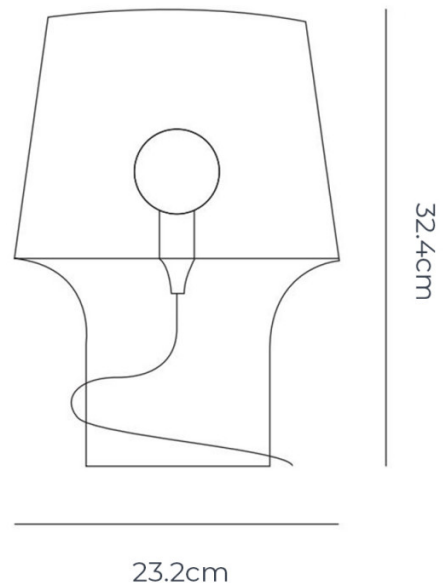

## PRODUCT SPECIFICATION

**Light Source:** 1 x Max 60W E27 Dimmable (excluded)

**IP Code:** 20

**Dimming:** In-line Dimmer included on cable.

**Dimensions:** Height: 32.4cm  
Width: 23.2cm  
Cable Length: 260cm