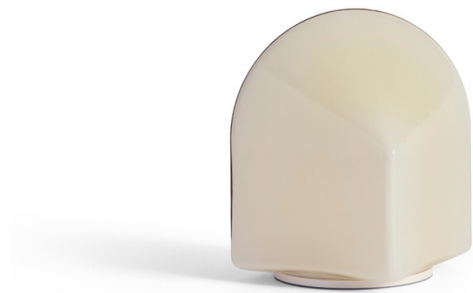

HAY

HAY Parade Portable Lamp

LA10645/P

SOURCE: <https://www.davidvillagelighting.co.uk/product/HAY-Parade-Portable-Lamp/10002161>

PRODUCT DESCRIPTION

Designer: Viola Heyn-Johnsen & Jonas Trampedach

HAY Parade Portable Lamp

The HAY Parade Portable Lamp is the latest addition to the Parade collection, designed by Danish duo Viola Heyn-Johnsen and Jonas Trampedach. This cordless, battery-operated lamp retains the signature geometric silhouette of the Parade series, featuring a square base and arched top crafted from hand-blown glass. Its compact and portable design provides the freedom to move it around your home or workspace, making it a highly flexible lighting solution. The carefully selected colours, including Shell White, Blush Pink, and Seafoam Green, offer a refined palette that complements a variety of interiors.

Equipped with a three-step dimmer, the Parade Portable Lamp emits a soft, ambient glow that creates a warm and inviting atmosphere. The cordless design ensures it can be placed anywhere without the need for a power outlet, making it perfect for bedside tables and living room shelves. Whether displayed individually or in a group, the Parade Portable Lamp's sculptural form and versatile functionality make it a standout addition to contemporary spaces.

PRODUCT SPECIFICATION

- Light Source:** 5w, 2800K, 150 Lumens
- IP Code:** 20
- Dimming:** Integrated dimmer on the product.
- Dimensions:**
 - 160:**
 - Width: 11cm
 - Height: 16cm
 - Depth: 11cm
 - 240:**
 - Width: 11cm
 - Height: 24cm
 - Depth: 11cm