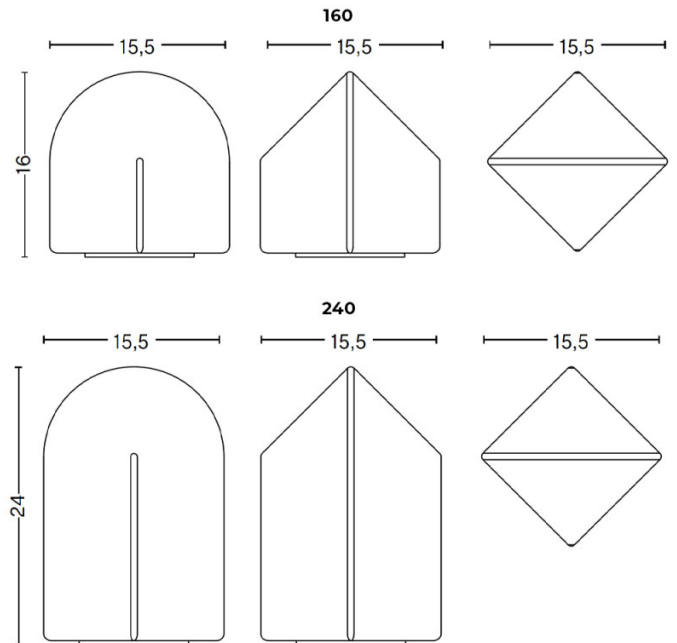

PRODUCT SPECIFICATION

- Light Source:** 5w, 2800K, 150 Lumens
- IP Code:** 20
- Dimming:** Integrated dimmer on the product.
- Dimensions:**
 - 160:**
 - Width: 11cm
 - Height: 16cm
 - Depth: 11cm
 - 240:**
 - Width: 11cm
 - Height: 24cm
 - Depth: 11cm