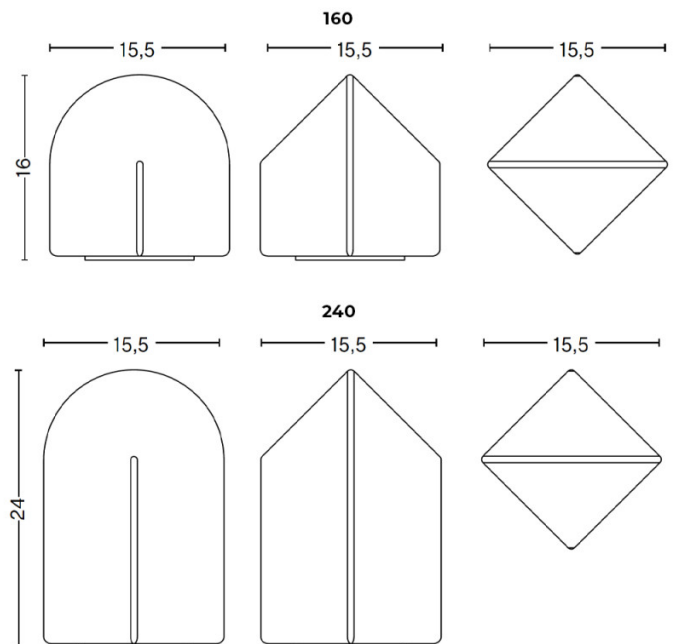

PRODUCT SPECIFICATION

Light Source: 5w, 2800K, 150 Lumens

IP Code: 20

Dimming: Integrated dimmer on the product.

Dimensions: **160:**  
Width: 11cm  
Height: 16cm  
Depth: 11cm

**240:**  
Width: 11cm  
Height: 24cm  
Depth: 11cm