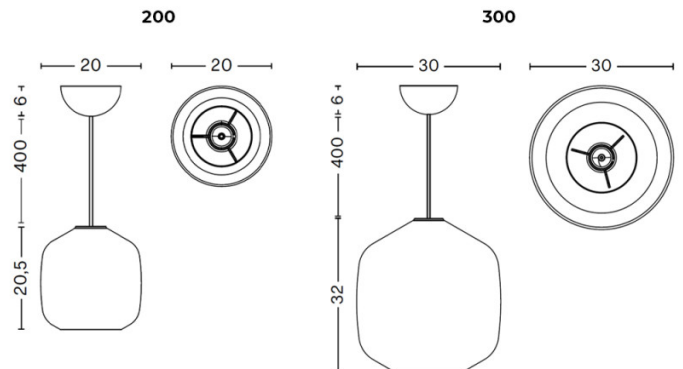

PRODUCT SPECIFICATION

Light Source: 1 x Max 15W E27 (Excluded)

IP Code: 20

Dimming: Non-Dimmable.

Dimensions: **200:**
Shade: Ø20cm
Height: 20.5cm

300:
Shade: Ø30cm
Height: 32cm

Cable Length: 400cm

For all sales and technical enquiries, please contact: