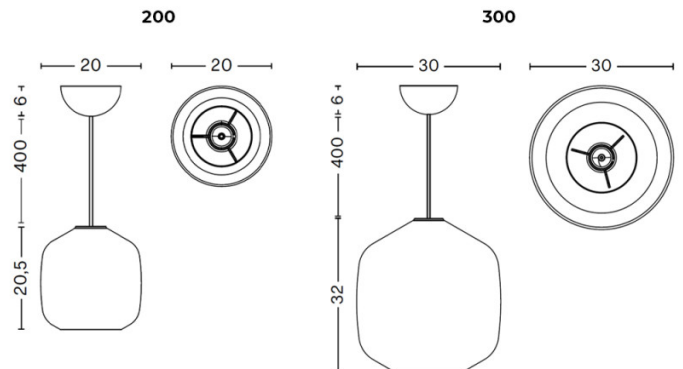

PRODUCT SPECIFICATION

Light Source: 1 x Max 15W E27 (Excluded)

IP Code: 20

Dimming: Non-Dimmable.

Dimensions: **200:**  
Shade: Ø20cm  
Height: 20.5cm

**300:**  
Shade: Ø30cm  
Height: 32cm

Cable Length: 400cm