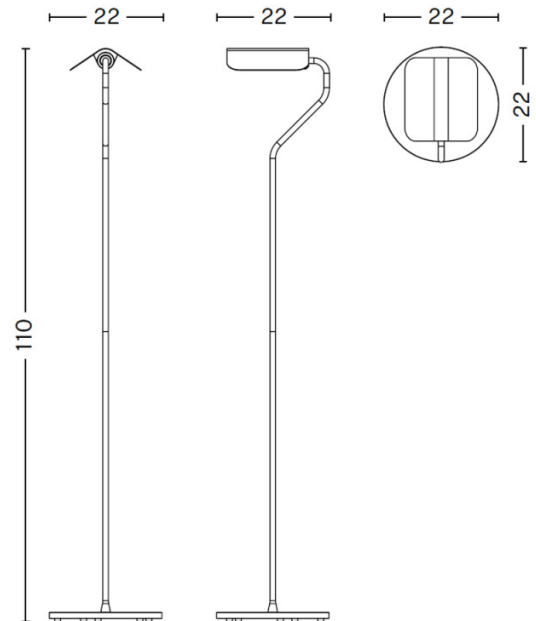

PRODUCT SPECIFICATION

Light Source: 1 x Max 8W E14 (Excluded)

IP Code: 20

Dimming: In-line on/off switch included on cable.

Dimensions: Width: 22cm
Height: 63.5cm
Depth: 22cm

Cable Length: 240cm

For all sales and technical enquiries, please contact: