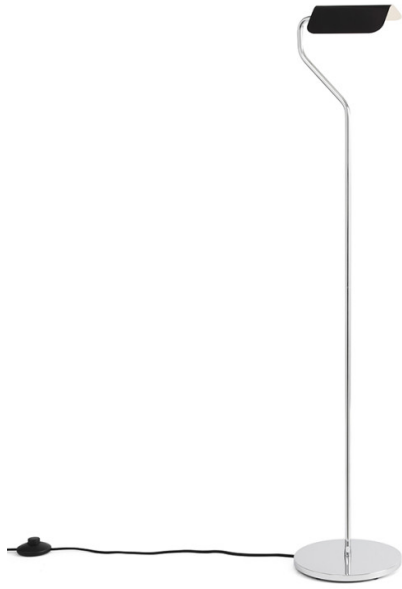

HAY

HAY Apex Floor Lamp

LA10823/FL

SOURCE: <https://www.davidvillagelighting.co.uk/product/HAY-Apex-Floor-Lamp/10002158>

PRODUCT DESCRIPTION

Designer: John Tree

HAY Apex Floor Lamp

The HAY Apex Floor Lamp is the latest addition to John Tree’s vibrant Apex collection. Featuring the iconic folded steel shade, this lamp takes its design cues from classic banker’s lights, with a contemporary twist. The sleek chrome base supports the vibrant shade, which can rotate 360 degrees to allow full control over the direction of light. This versatility makes it suitable for a range of uses, whether as a task light for a workspace or as ambient lighting in a living room or bedroom.

With its bold colours, such as Luis Pink, Maroon Red, and Pastel Blue, the Apex Floor Lamp brings a playful and functional lighting solution to any space. The plug-and-cable system includes an integrated on/off switch, ensuring ease of use. The combination of its timeless design and practical features ensures that the Apex Floor Lamp fits seamlessly into both contemporary and classic interiors.

PRODUCT SPECIFICATION

Light Source: 1 x Max 8W E14 (Excluded)

IP Code: 20

Dimming: In-line on/off switch included on cable.

Dimensions: Width: 22cm
Height: 63.5cm
Depth: 22cm

Cable Length: 240cm

For all sales and technical enquiries, please contact: