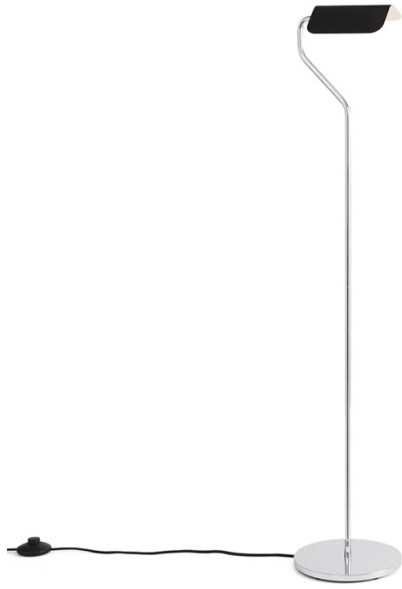

**HAY**

**HAY Apex Floor Lamp**

LA10823/FL

SOURCE: <https://www.davidvillagelighting.co.uk/product/HAY-Apex-Floor-Lamp/10002158>

**PRODUCT DESCRIPTION**

**Designer:** John Tree

**HAY Apex Floor Lamp**

The HAY Apex Floor Lamp is the latest addition to John Tree’s vibrant Apex collection. Featuring the iconic folded steel shade, this lamp takes its design cues from classic banker’s lights, with a contemporary twist. The sleek chrome base supports the vibrant shade, which can rotate 360 degrees to allow full control over the direction of light. This versatility makes it suitable for a range of uses, whether as a task light for a workspace or as ambient lighting in a living room or bedroom.

With its bold colours, such as Luis Pink, Maroon Red, and Pastel Blue, the Apex Floor Lamp brings a playful and functional lighting solution to any space. The plug-and-cable system includes an integrated on/off switch, ensuring ease of use. The combination of its timeless design and practical features ensures that the Apex Floor Lamp fits seamlessly into both contemporary and classic interiors.

**PRODUCT SPECIFICATION**

- Light Source:** 1 x Max 8W E14 (Excluded)
- IP Code:** 20
- Dimming:** In-line on/off switch included on cable.
- Dimensions:** Width: 22cm  
Height: 63.5cm  
Depth: 22cm
- Cable Length: 240cm