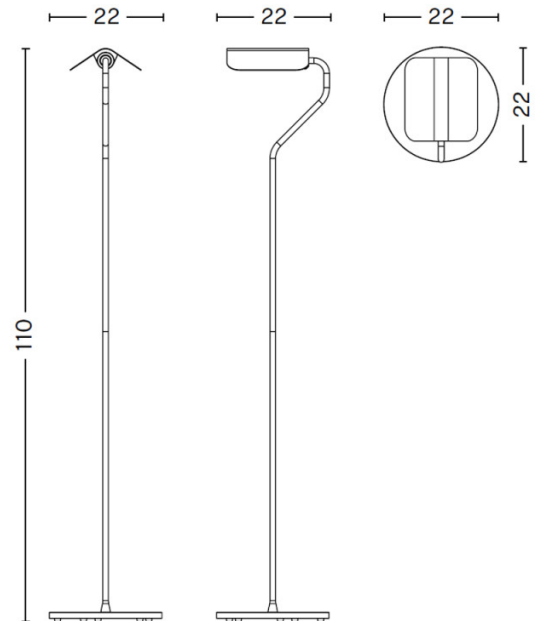

**HAY**

**HAY Apex Floor Lamp**

LA10823/FL

SOURCE: <https://www.davidvillagelighting.co.uk/product/HAY-Apex-Floor-Lamp/10002158>

**PRODUCT DESCRIPTION**

**Designer:** John Tree

**HAY Apex Floor Lamp**

The HAY Apex Floor Lamp is the latest addition to John Tree’s vibrant Apex collection. Featuring the iconic folded steel shade, this lamp takes its design cues from classic banker’s lights, with a contemporary twist. The sleek chrome base supports the vibrant shade, which can rotate 360 degrees to allow full control over the direction of light. This versatility makes it suitable for a range of uses, whether as a task light for a workspace or as ambient lighting in a living room or bedroom.

**PRODUCT SPECIFICATION**

- Light Source:** 1 x Max 8W E14 (Excluded)
- IP Code:** 20
- Dimming:** In-line on/off switch included on cable.
- Dimensions:** Width: 22cm  
Height: 63.5cm  
Depth: 22cm
- Cable Length: 240cm