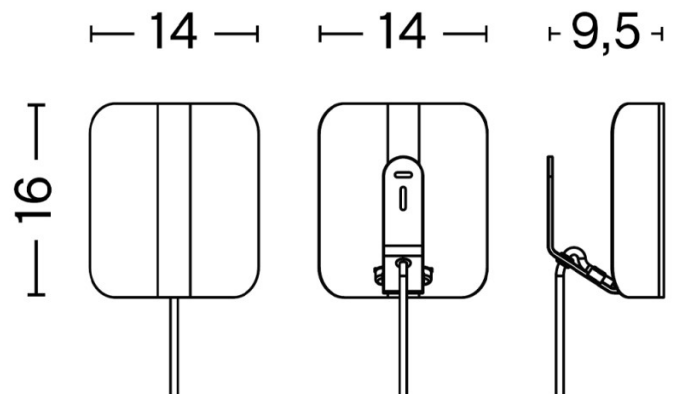

## PRODUCT SPECIFICATION

**Light Source:** 1 x Max 8W E14 (Excluded)

**IP Code:** 20

**Dimming:** In-line on/off switch included on cable.

**Dimensions:** Width: 14cm  
Height: 16cm  
Depth: 9.5cm

Cable Length: 200cm