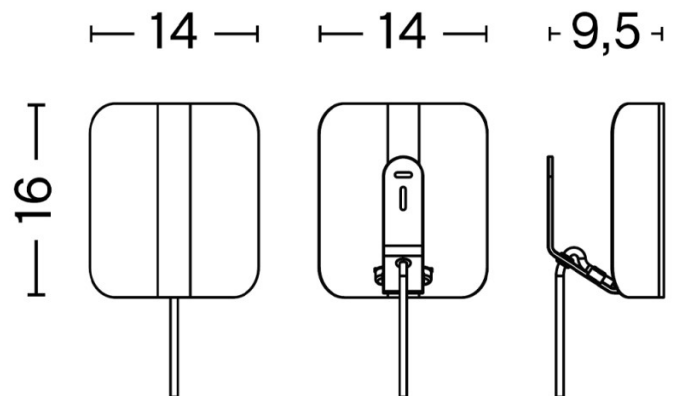

PRODUCT SPECIFICATION

Light Source: 1 x Max 8W E14 (Excluded)

IP Code: 20

Dimming: In-line on/off switch included on cable.

Dimensions: Width: 14cm
Height: 16cm
Depth: 9.5cm

Cable Length: 200cm

For all sales and technical enquiries, please contact: