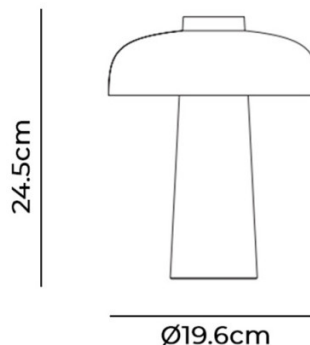

PRODUCT SPECIFICATION

Light Source: 2.5W, 2700K, 125 Lumens

IP Code: 44

Dimming: Integrated dimmer on the product.

Dimensions: Ø19.6cm
Height: 24.5cm
Charging Cable Length: 100cm

For all sales and technical enquiries, please contact: