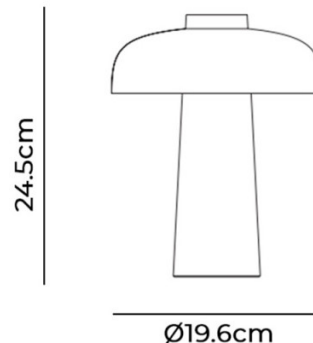

## PRODUCT SPECIFICATION

**Light Source:** 2.5W, 2700K, 125 Lumens

**IP Code:** 44

**Dimming:** Integrated dimmer on the product.

**Dimensions:** Ø19.6cm  
Height: 24.5cm  
Charging Cable Length: 100cm

**For all sales and technical enquiries, please contact:**