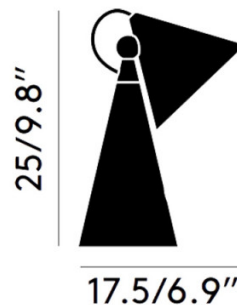

## PRODUCT SPECIFICATION

**Light Source:** 3W, 3000K, 220 Lumens

**IP Code:** 20

**Dimming:** Integrated dimmer on the product.

**Dimensions:** Height: 25cm  
Depth: 17.5cm

**For all sales and technical enquiries, please contact:**