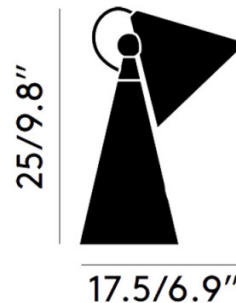

PRODUCT SPECIFICATION

- Light Source:** 3W, 3000K, 220 Lumens
- IP Code:** 20
- Dimming:** Integrated dimmer on the product.
- Dimensions:** Height: 25cm
Depth: 17.5cm

For all sales and technical enquiries, please contact: