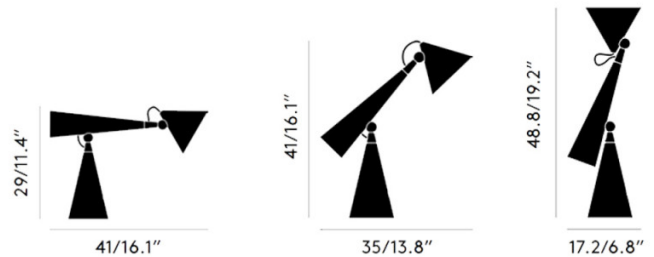

PRODUCT SPECIFICATION

Light Source: 6W, 2700k, 800 Lumens

IP Code: 20

Dimming: Integrated dimmer on the product.

Dimensions: Height: 29cm - 48.8cm
Depth: 17.2cm - 41cm

For all sales and technical enquiries, please contact: