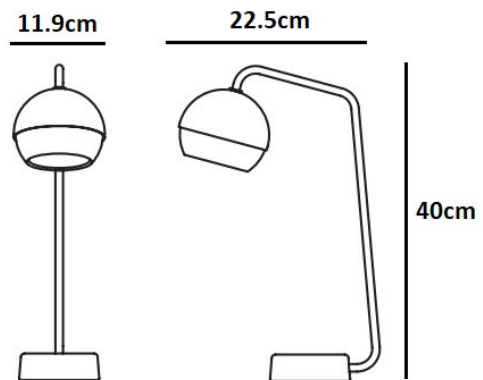

Mater Ray Table Lamp

EX-DISPLAY, IN GREAT CONDITION. SEE IMAGES FOR EXACT CONDITION.

BOXED IN B-GRADE NON-ORIGINAL PACKAGING.

1 x Black Available.

The Ray table lamp by Mater is a simplistic Scandinavian design that combines both steel and oak to create a minimalist and functional table lamp. The functionality of this lamp comes from the ingenuity of the design. The oak globe-shaped shade uses a magnet to hold it inside the steel dome-shaped shade. This allows the user to move and adjust the shade to direct the beam of light wherever it is needed.

Available in a black finish, the steel structure paired with the soft oak shade creates a soft appearance ideal for a desk space or bedside table.

PRODUCT SPECIFICATION

- Light Source:** 1 x Max 7.5W LED GU9 (excluded)
- IP Code:** 20
- Dimming:** In line on/off switch included on the cable.
- Dimensions:** Height: 40cm
Depth: 22.5cm
Width: 11.9cm
Cable Length: 200cm