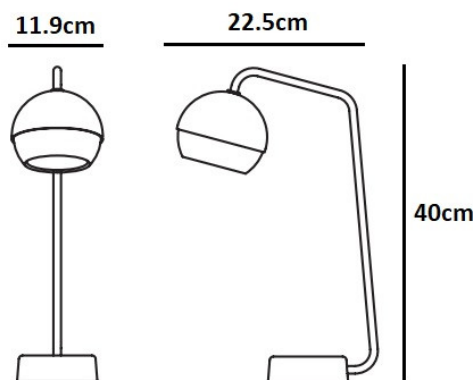

Mater Ray Table Lamp

**EX-DISPLAY, IN GREAT CONDITION. SEE IMAGES FOR EXACT CONDITION.
BOXED IN B-GRADE NON-ORIGINAL PACKAGING.
1 x Black Available.**

The Ray table lamp by Mater is a simplistic Scandinavian design that combines both steel and oak to create a minimalist and functional table lamp. The functionality of this lamp comes from the ingenuity of the design. The oak globe-shaped shade uses a magnet to hold it inside the steel dome-shaped shade. This allows the user to move and adjust the shade to direct the beam of light wherever it is needed.

Available in a black finish, the steel structure paired with the soft oak shade creates a soft appearance ideal for a desk space or bedside table.

PRODUCT SPECIFICATION

- Light Source:** 1 x Max 7.5W LED GU9 (excluded)
- IP Code:** 20
- Dimming:** In line on/off switch included on the cable.
- Dimensions:** Height: 40cm
Depth: 22.5cm
Width: 11.9cm
Cable Length: 200cm