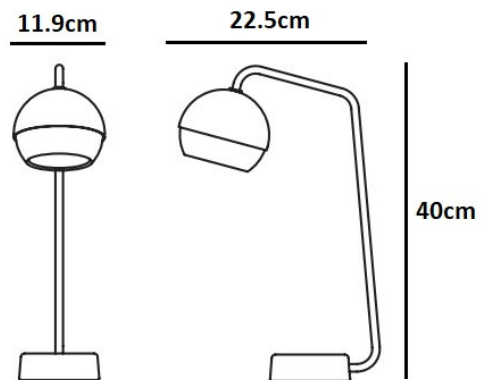

### Mater Ray Table Lamp

EX-DISPLAY, IN GREAT CONDITION. SEE IMAGES FOR EXACT CONDITION.

BOXED IN B-GRADE NON-ORIGINAL PACKAGING.  
1 x Black Available.

The Ray table lamp by Mater is a simplistic Scandinavian design that combines both steel and oak to create a minimalist and functional table lamp. The functionality of this lamp comes from the ingenuity of the design. The oak globe-shaped shade uses a magnet to hold it inside the steel dome-shaped shade. This allows the user to move and adjust the shade to direct the beam of light wherever it is needed.

## PRODUCT SPECIFICATION

- Light Source:** 1 x Max 7.5W LED GU9 (excluded)
- IP Code:** 20
- Dimming:** In line on/off switch included on the cable.
- Dimensions:** Height: 40cm  
Depth: 22.5cm  
Width: 11.9cm  
Cable Length: 200cm