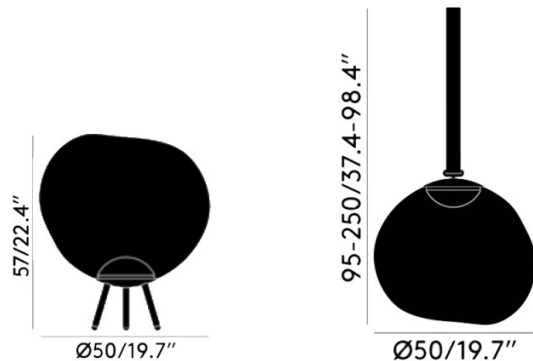

## PRODUCT SPECIFICATION

**Light Source:** 4.5W, 3000K, 500 Lumens.

**IP Code:** 44

**Dimming:** Integrated dimmer on the product.

**Dimensions: Pendant:**  
 Ø50cm  
 Height: 95-250cm

**Floor:**  
 Ø50cm  
 Height: 57cm