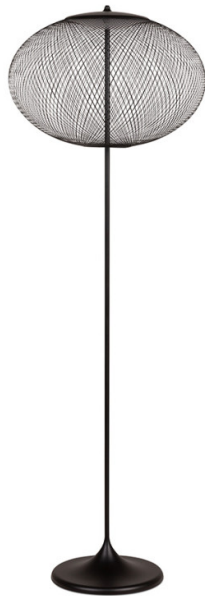

Moooi NR2 LED Floor Lamp

LA11143

SOURCE: <https://www.davidvillagelighting.co.uk/product/Moooi-NR2-LED-Floor-Lamp/10002141>

PRODUCT DESCRIPTION

Designer: Bertjan Pot

Moooi NR2 LED Floor Lamp

Designed by Bertjan Pot, the Moooi NR2 Floor Lamp is a modern and stylish light that would be at home in any contemporary interior. The lattice pattern of the shade doesn't create a visual block and helps the NR2 maintain its light appearance. When illuminated, the woven fiberglass threads cast a captivating glow into the room. A polished steel stand supports the oval-shaped shade giving it a sleek and uncluttered profile.

The NR2 Floor Lamp is suitable for any interior, either domestic or commercial, and can be installed on its own or with the [NR2 Pendant](#) to create a larger captivating display. A dimmer is included on the cable, allowing you to control the brightness to suit your requirements. The warm, welcoming glow from the integrated LED makes the NR2 Floor Lamp perfect beside a sofa in a living room or to provide a pleasant ambiance in a bedroom.

PRODUCT SPECIFICATION

- Light Source:** 16W, 2700K, 450 Lumens
- IP Code:** 20
- Dimming:** In-line dimmer included on cable.
- Dimensions:** Height: 164cm
Ø: 56cm

56cm | 22"

164cm | 64.6"

For all sales and technical enquiries, please contact: