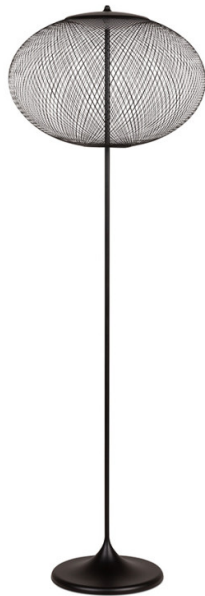

Moooi NR2 LED Floor Lamp

LA11143

SOURCE: <https://www.davidvillagelighting.co.uk/product/Moooi-NR2-LED-Floor-Lamp/10002141>

PRODUCT DESCRIPTION

Designer: Bertjan Pot

Moooi NR2 LED Floor Lamp

Designed by Bertjan Pot, the Moooi NR2 Floor Lamp is a modern and stylish light that would be at home in any contemporary interior. The lattice pattern of the shade doesn't create a visual block and helps the NR2 maintain its light appearance. When illuminated, the woven fiberglass threads cast a captivating glow into the room. A polished steel stand supports the oval-shaped shade giving it a sleek and uncluttered profile.

The NR2 Floor Lamp is suitable for any interior, either domestic or commercial, and can be installed on its own or with the [NR2 Pendant](#) to create a larger captivating display. A dimmer is included on the cable, allowing you to control the brightness to suit your requirements. The warm, welcoming glow from the integrated LED makes the NR2 Floor Lamp perfect beside a sofa in a living room or to provide a pleasant ambiance in a bedroom.

PRODUCT SPECIFICATION

Light Source: 16W, 2700K, 450 Lumens

IP Code: 20

Dimming: In-line dimmer included on cable.

Dimensions: Height: 164cm
Ø: 56cm

56cm | 22"

164cm | 64.6"

For all sales and technical enquiries, please contact: