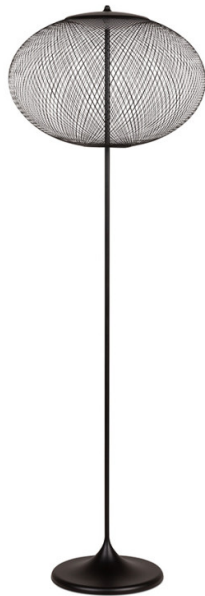

# Moooi NR2 LED Floor Lamp

LA11143

SOURCE: <https://www.davidvillagelighting.co.uk/product/Moooi-NR2-LED-Floor-Lamp/10002141>

## PRODUCT DESCRIPTION

**Designer:** Bertjan Pot

### Moooi NR2 LED Floor Lamp

Designed by Bertjan Pot, the Moooi NR2 Floor Lamp is a modern and stylish light that would be at home in any contemporary interior. The lattice pattern of the shade doesn't create a visual block and helps the NR2 maintain its light appearance. When illuminated, the woven fiberglass threads cast a captivating glow into the room. A polished steel stand supports the oval-shaped shade giving it a sleek and uncluttered profile.

The NR2 Floor Lamp is suitable for any interior, either domestic or commercial, and can be installed on its own or with the [NR2 Pendant](#) to create a larger captivating display. A dimmer is included on the cable, allowing you to control the brightness to suit your requirements. The warm, welcoming glow from the integrated LED makes the NR2 Floor Lamp perfect beside a sofa in a living room or to provide a pleasant ambiance in a bedroom.