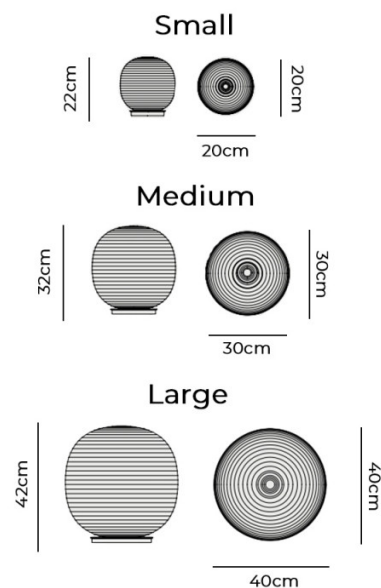

PRODUCT SPECIFICATION

Light Source: **Small:** 1 x Max 7W E14 (excluded)
Medium: 1 x Max 11W E27 (excluded)
Large: 1 x Max 11W E27 (excluded)

IP Code: 20

Dimming: In-line on/off switch included on the cable.

Dimensions: Small
Ø20cm
Height: 22cm

Medium
Ø30cm
Height: 32cm

Large
Ø40cm
Height: 42cm

Cable Length: 180cm