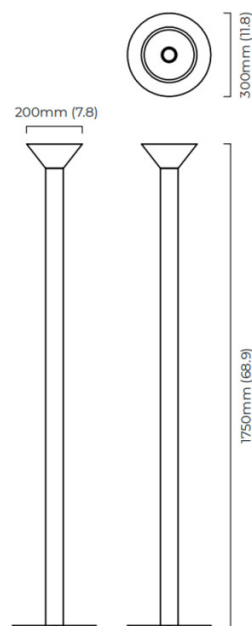

PRODUCT SPECIFICATION

Light Source: 1 x Max 9.6W GU10 LED (excluded)

IP Code: 20

Dimming: In-line on/off switch included on cable.

Dimensions: Width: Ø30cm
Depth: 30cm
Height: 175cm

Cable Length: 250cm