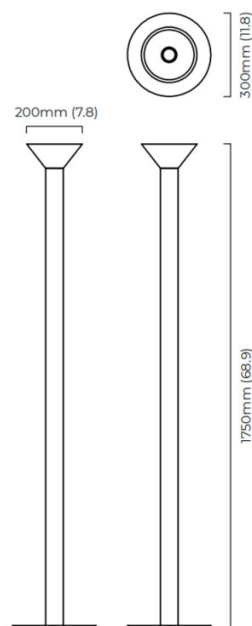

PRODUCT SPECIFICATION

Light Source: 1 x Max 9.6W GU10 LED (excluded)

IP Code: 20

Dimming: In-line on/off switch included on cable.

Dimensions: Width: Ø30cm
Depth: 30cm
Height: 175cm

Cable Length: 250cm

For all sales and technical enquiries, please contact: