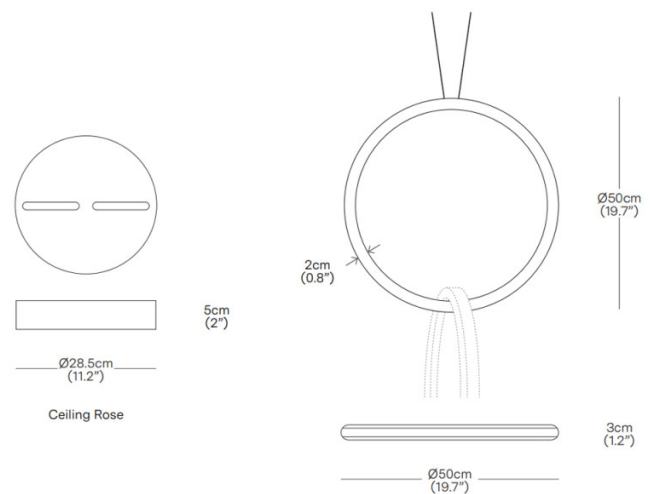

## Resident Circus 500 LED Pendant

The Resident Circus 500 LED Pendant Light is an elegant addition to the Circus collection by Resident Studio. Featuring interconnected LED rings, each measuring 50cm in diameter, this pendant delivers a warm, diffused 360° glow. Available in configurations of 2 to 7 rings, the Circus 500 strikes a perfect balance between the compact 250 model and the larger 750 option, offering flexibility for various interior designs.

## PRODUCT SPECIFICATION

- Light Source:** **Two Ring:** 3 x 19.2W, 3000K, 2304 Lumens  
**Five Ring:** 5 x 19.2W, 3000K, 2304 Lumens
- IP Code:** 20
- Dimming:** Dimmable via 1-10v dimming systems. Please consult your electrician, additional wiring may be required on site.
- Dimensions:** **Two Ring:**  
Shade: Ø50cm  
Shade Height: 96cm
- Five Ring:**  
Shade: Ø50cm  
Shade Height: 234cm
- Canopy (All Sizes): Ø28.5cm  
Canopy Height (All Sizes): 5cm  
Cable Length (All Sizes): 30-500cm