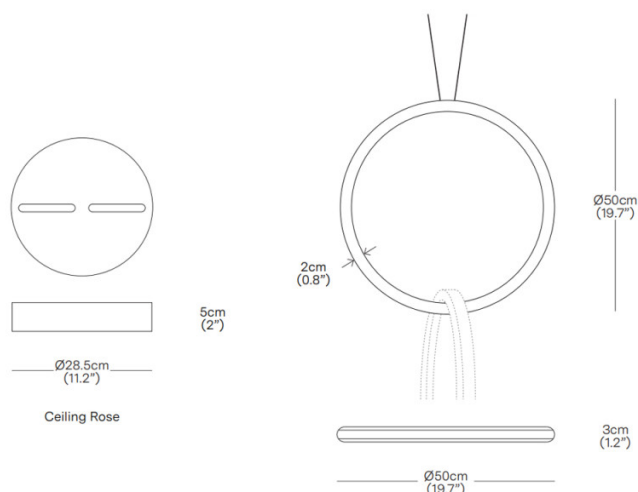

## Resident Circus 500 LED Pendant

The Resident Circus 500 LED Pendant Light is an elegant addition to the Circus collection by Resident Studio. Featuring interconnected LED rings, each measuring 50cm in diameter, this pendant delivers a warm, diffused 360° glow. Available in configurations of 2 to 7 rings, the Circus 500 strikes a perfect balance between the compact 250 model and the larger 750 option, offering flexibility for various interior designs.

## PRODUCT SPECIFICATION

<b>Light Source:</b>	<b>Two Ring:</b> 3 x 19.2W, 3000K, 2304 Lumens <b>Five Ring:</b> 5 x 19.2W, 3000K, 2304 Lumens
<b>IP Code:</b>	20
<b>Dimming:</b>	Dimmable via 1-10v dimming systems. Please consult your electrician, additional wiring may be required on site.
<b>Dimensions:</b>	<p><b>Two Ring:</b> Shade: Ø50cm Shade Height: 96cm</p> <p><b>Five Ring:</b> Shade: Ø50cm Shade Height: 234cm</p> <p>Canopy (All Sizes): Ø28.5cm Canopy Height (All Sizes): 5cm Cable Length (All Sizes): 30-500cm</p>