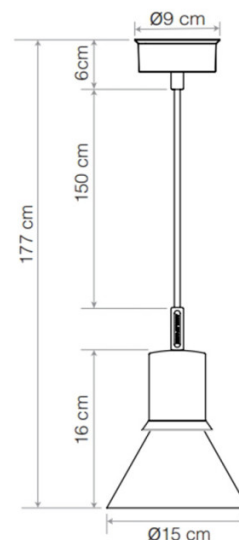

PRODUCT SPECIFICATION

- Light Source:** 1 x Max 5.5W E27 LED Non-Dimmable (included)
- IP Code:** 20
- Dimming:** Dimmable via mains phase dimming (when using a dimmable bulb).
- Dimensions:** Shade: Ø15cm
Shade height: 16cm
Ceiling rose: Ø9cm
Cable Length: 150cm