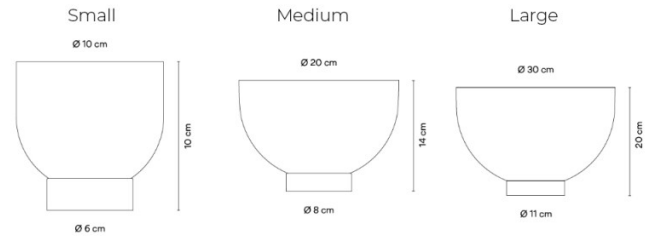

PRODUCT SPECIFICATION

Light Source: **Small Accent:** 7.9W, 3000K, 846 Lumens
Small Diffuser: 4.2W, 3000K, 491 Lumens
Medium: 7.9W, 3000K, 846 Lumens
Large: 16W, 3000K, 1492 Lumens

IP Code: 20

Dimming: In-line dimmer included on cable.

Dimensions: Small:
Height: 10cm
Shade: Ø10cm
Base: Ø6cm

Medium:
Height: 14cm
Shade: Ø20cm
Base: Ø8cm

Large:
Height: 14cm
Shade: Ø20cm
Base: Ø8cm