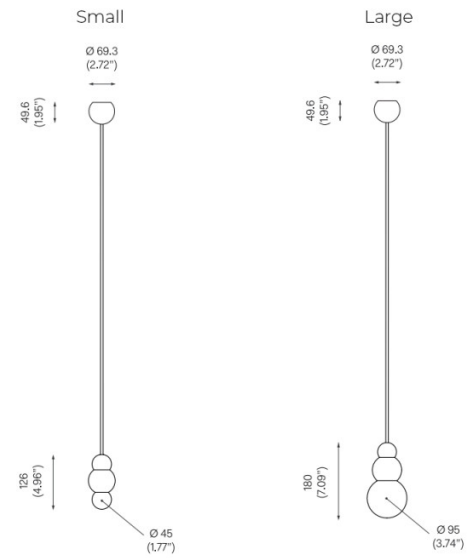

PRODUCT SPECIFICATION

Light Source: **Small:** 1 x Max 2W G9 LED (Included)
Large: 1 x Max 3.5W G9 LED (Included)

IP Code: 20

Dimming: Dimmable via Triac dimming.

Dimensions: Small:
Shade: $\varnothing 4.5\text{cm}$
Canopy: $\varnothing 6.93\text{cm}$
Canopy Height: 4.96cm

Large:
Shade: $\varnothing 9.5\text{cm}$
Canopy: $\varnothing 6.93\text{cm}$
Canopy Height: 4.96cm

Cable Length 200cm

For all sales and technical enquiries, please contact:

+44 (0)114 263 4266

info@davidvillagelighting.co.uk

www.davidvillagelighting.co.uk