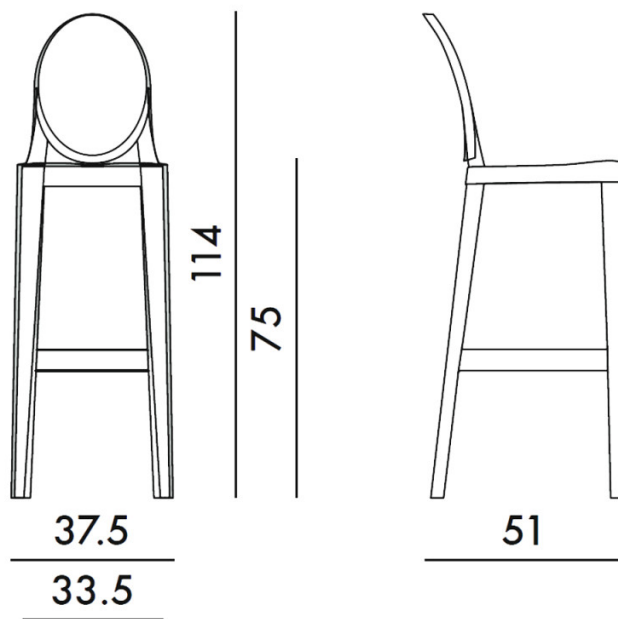

Kartell One More Stool

EX-DISPLAY. SIGNS OF WEAR AND TEAR. SEE IMAGES FOR EXACT CONDITION. BOXED IN B-GRADE, NON-ORIGINAL PACKAGING.

1 x Transparent Available.

The Kartell One More Stool is an extension of the Ghost collection. One More has a similar rounded backrest as the famous Victoria Ghost chair and is reminiscent of Ancient medallions. Combining classical style and highly modern material, polycarbonate, this chair has a strong personality! With its hybrid and elegant form, this chair perfectly fits into modern as well as more classical settings.

PRODUCT SPECIFICATION

Dimensions: Full Height: 114cm
Seat Height: 75cm
Width: 37.5cm
Depth: 51cm

For all sales and technical enquiries, please contact:

+44 (0)114 263 4266

info@davidvillagelighting.co.uk

www.davidvillagelighting.co.uk