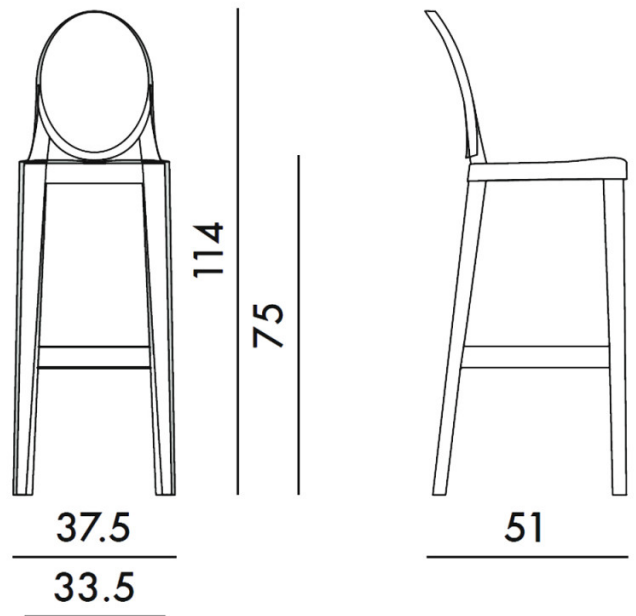

Kartell One More Stool

EX-DISPLAY. SIGNS OF WEAR AND TEAR. SEE IMAGES FOR EXACT CONDITION. BOXED IN B-GRADE, NON-ORIGINAL PACKAGING.

1 x Transparent Available.

The Kartell One More Stool is an extension of the Ghost collection. One More has a similar rounded backrest as the famous Victoria Ghost chair and is reminiscent of Ancient medallions. Combining classical style and highly modern material, polycarbonate, this chair has a strong personality! With its hybrid and elegant form, this chair perfectly fits into modern as well as more classical settings.

PRODUCT SPECIFICATION

Dimensions: Full Height: 114cm
Seat Height: 75cm
Width: 37.5cm
Depth: 51cm

For all sales and technical enquiries, please contact:

+44 (0)114 263 4266

info@davidvillagelighting.co.uk

www.davidvillagelighting.co.uk