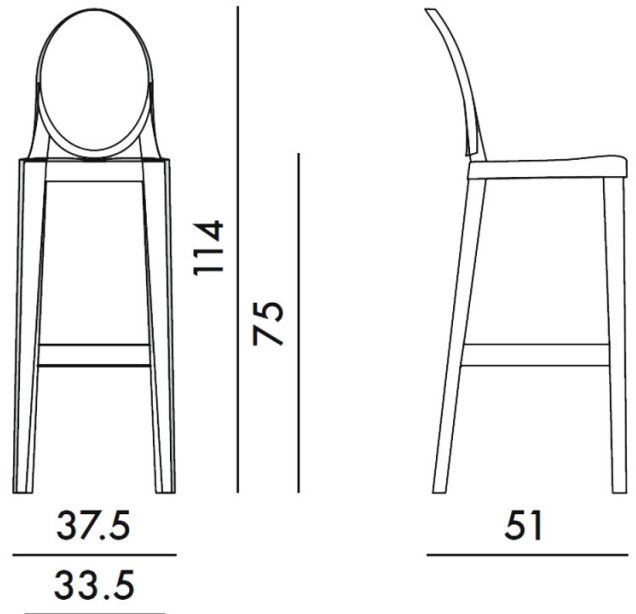

Kartell One More Stool

EX-DISPLAY. SIGNS OF WEAR AND TEAR. SEE IMAGES FOR EXACT CONDITION. BOXED IN B-GRADE, NON-ORIGINAL PACKAGING.

1 x Transparent Available.

The Kartell One More Stool is an extension of the Ghost collection. One More has a similar rounded backrest as the famous Victoria Ghost chair and is reminiscent of Ancient medallions. Combining classical style and highly modern material, polycarbonate, this chair has a strong personality! With its hybrid and elegant form, this chair perfectly fits into modern as well as more classical settings.

PRODUCT SPECIFICATION

Dimensions: Full Height: 114cm
Seat Height: 75cm
Width: 37.5cm
Depth: 51cm

For all sales and technical enquiries, please contact:

+44 (0)114 263 4266

info@davidvillagelighting.co.uk

www.davidvillagelighting.co.uk