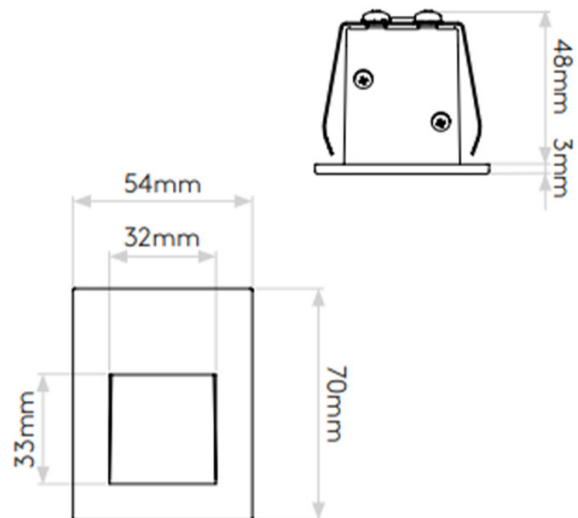

PRODUCT SPECIFICATION

Light Source: 1W, 3000K, 29 Lumens

IP Code: 65

Dimming: Dimmable when dimmable driver is installed.

Dimensions: Height: 7cm
Width: 5.4cm
Recess Depth: 4.8cm

For all sales and technical enquiries, please contact: