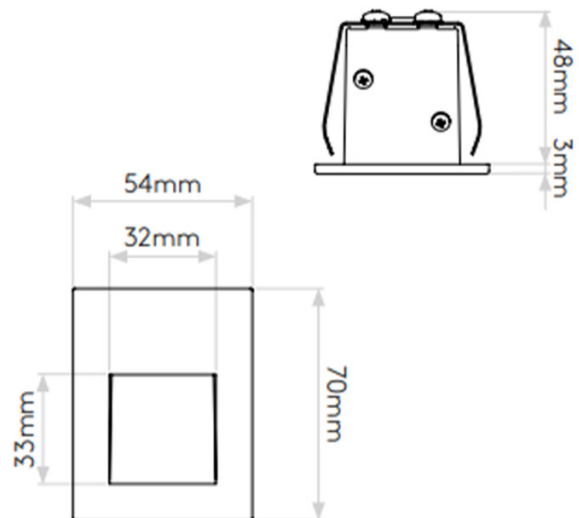

PRODUCT SPECIFICATION

Light Source: 1W, 3000K, 29 Lumens

IP Code: 65

Dimming: Dimmable when dimmable driver is installed.

Dimensions: Height: 7cm
Width: 5.4cm
Recess Depth: 4.8cm

For all sales and technical enquiries, please contact: