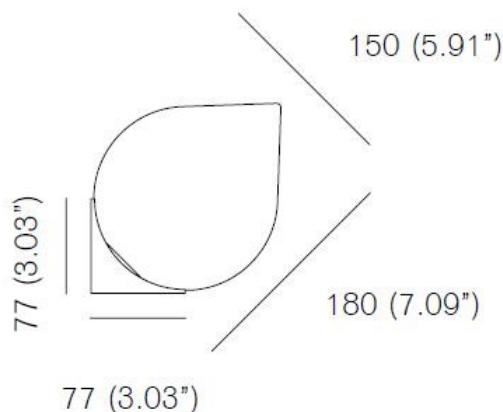

Dimming: Dimmable via Triac dimming.

Dimensions: Shade: Ø15cm
Depth: 15.7cm
Height 15.7cm

For all sales and technical enquiries, please contact:

+44 (0)114 263 4266

info@davidvillagelighting.co.uk

www.davidvillagelighting.co.uk