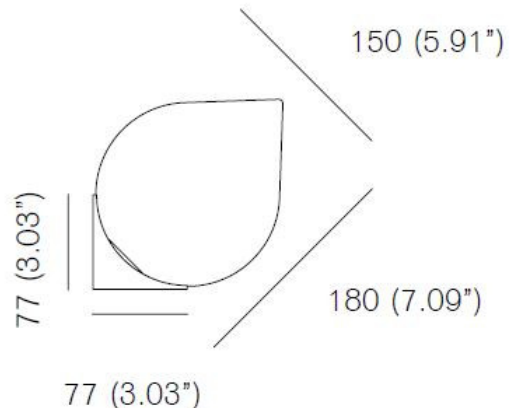

## PRODUCT SPECIFICATION

**Light Source:** 1 x Max 3.5W G9 LED (Included)

**IP Code:** 20

**Dimming:** Dimmable via Triac dimming.

**Dimensions:** Shade: Ø15cm  
Depth: 15.7cm  
Height 15.7cm

For all sales and technical enquiries, please contact: