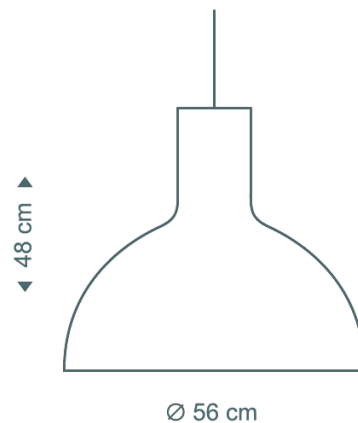

PRODUCT SPECIFICATION

Light Source: 1 x Philips CorePro Max 8W E27 LED - colour temperature manually adjustable from 2700K-6500K (included by Secto)

IP Code: 20

Dimming: Dimmable via mains phase dimming.

Dimensions: Height: 48cm
 Width: 56cm
 Cable length: 150cm

For all sales and technical enquiries, please contact:

+44 (0)114 263 4266

info@davidvillagelighting.co.uk

www.davidvillagelighting.co.uk