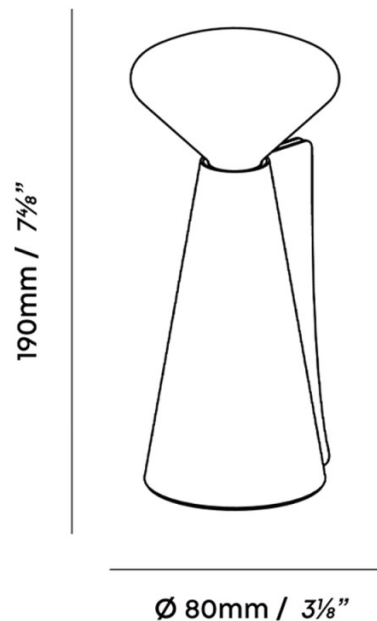

PRODUCT SPECIFICATION

Light Source: 1 x Max 8.5W E14 (included)

IP Code: 44

Dimming: Integrated dimmer on the product.

Dimensions: Height: 19cm
Width: 8cm
Charging Cable Length: 100cm