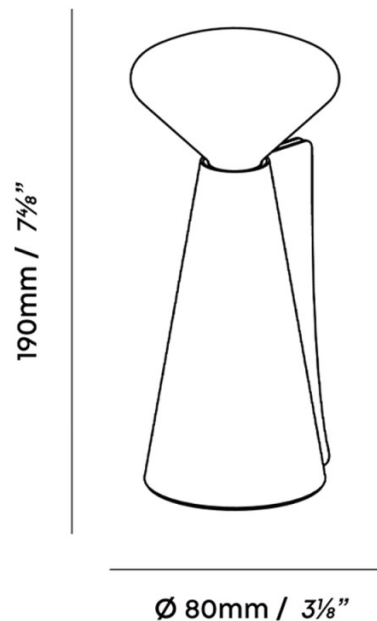

This portable lamp provides an evenly diffused ambient glow that generates a calm atmosphere and also provides an integrated dimmer allowing you to further personalise the lighting output. This dimmer provides three lighting outputs depending on your needs. The slender size of the Tala Mantle and conical form allows the light to project evenly onto the table surface, while the fin-like handle and dimmer encourage easy interaction.

## PRODUCT SPECIFICATION

**Light Source:** 1 x Max 8.5W E14 (included)

**IP Code:** 44

**Dimming:** Integrated dimmer on the product.

**Dimensions:** Height: 19cm  
Width: 8cm  
Charging Cable Length: 100cm