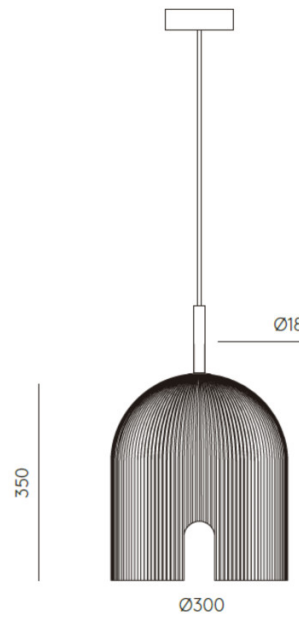

### Aromas Del Campo Porta L Pendant

**BRAND NEW, OVERSTOCKED, ORIGINAL PACKAGING.**  
1 x Smoked Grey/Black Available.

The Aromas Del Campo Porta L LED Pendant utilises a ribbed glass lampshade and slender metal structure, the result is a striking downlighting solution that can adapt to almost any modern interior. The LED light source of the Porta is emitted from inside the lampshade to create soft ambient lighting directed towards the surface below. Its dome design, open at the bottom, allows it to illuminate tables, counters and worktops and is therefore a beautiful addition to kitchens, dining rooms and above coffee tables in living rooms. The glass lampshade is provided in a smoked grey finish whilst the cable and ceiling canopy are supplied in a soft black.

## PRODUCT SPECIFICATION

**Light Source:** 9W, 2700K, 900 Lumens

**IP Code:** 20

**Dimming:** Non-Dimmable.

**Dimensions:** Shade: Ø30cm  
Shade Height: 35cm  
Cable Length: 300cm

**For all sales and technical enquiries, please contact:**