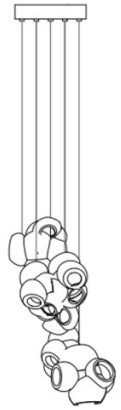

Ø203

100.7

Ø203