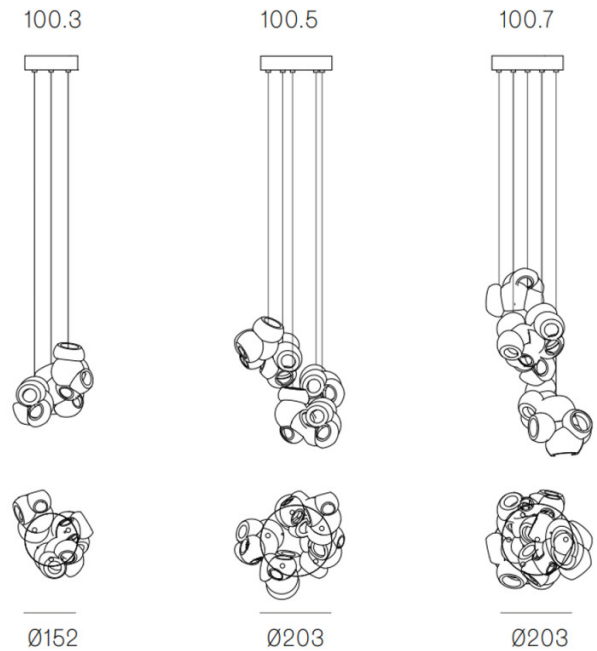

PRODUCT SPECIFICATION

1. **Light Source:** 1W, 2700K, 100 Lumens
   2500K and 3000K options are available on request.
2. **IP Code:** 30
3. **Dimming:** Dimmable via trailing edge mains phase (Please note control must be compatible with electronic low voltage)
4. **Dimensions:** **100.3:**
   Pendant Width/Height: Ø15.2cm (Size will vary)
5. **100.5:**
   Pendant Width/Height: Ø20.3cm (Size will vary)
6. **100.7:**
   Pendant Width/Height: Ø20.3cm (Size will vary)
7. Cable Length: 300cm/600cm

For all sales and technical enquiries, please contact:

+44 (0)114 263 4266

info@davidvillagelighting.co.uk

www.davidvillagelighting.co.uk