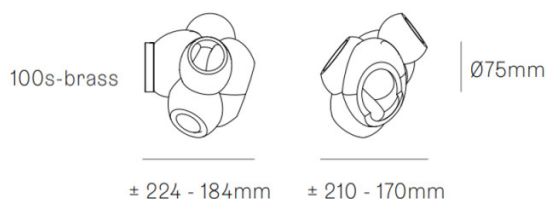

The Bocci 100s-Brass Wall / Ceiling Light is an exceptional fusion of glassblowing artistry and innovative design, created by the acclaimed designer Omer Arbel. This unique piece results from a collaborative glassblowing process in which multiple artisans work in sync to shape interlocking glass spheres. Once cooled, a diamond saw carefully slices through the layers, unveiling the interplay of inner and outer surfaces, lending each piece an organic and intricate aesthetic. The 100s series is celebrated for its complexity, with an LED light embedded at its core to illuminate the sculptural glass in a soft, ambient glow.

Please note that the handcrafted nature of this product means that each piece will be unique and will vary in size and shape.

PRODUCT SPECIFICATION

| | |
|----------------------|---|
| Light Source: | 1W, 2700K, 100 Lumens 2500K and 3000K options are available on request. |
| IP Code: | 30 |
| Dimming: | Dimmable via trailing edge mains phase (Please note control must be compatible with electronic low voltage) |
| Dimensions: | Width/Height: Ø17-21cm (Size will vary) Depth: Ø18.4-22.4cm (Size will vary) Base Plate Size: Ø7.5cm |