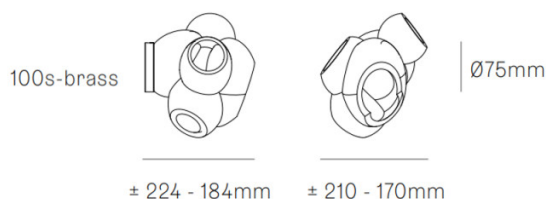

The Bocci 100s-Brass Wall / Ceiling Light is an exceptional fusion of glassblowing artistry and innovative design, created by the acclaimed designer Omer Arbel. This unique piece results from a collaborative glassblowing process in which multiple artisans work in sync to shape interlocking glass spheres. Once cooled, a diamond saw carefully slices through the layers, unveiling the interplay of inner and outer surfaces, lending each piece an organic and intricate aesthetic. The 100s series is celebrated for its complexity, with an LED light embedded at its core to illuminate the sculptural glass in a soft, ambient glow.

Please note that the handcrafted nature of this product means that each piece will be unique and will vary in size and shape.

PRODUCT SPECIFICATION

Light Source:	1W, 2700K, 100 Lumens 2500K and 3000K options are available on request.
IP Code:	30
Dimming:	Dimmable via trailing edge mains phase (Please note control must be compatible with electronic low voltage)
Dimensions:	Width/Height: Ø17-21cm (Size will vary) Depth: Ø18.4-22.4cm (Size will vary) Base Plate Size: Ø7.5cm