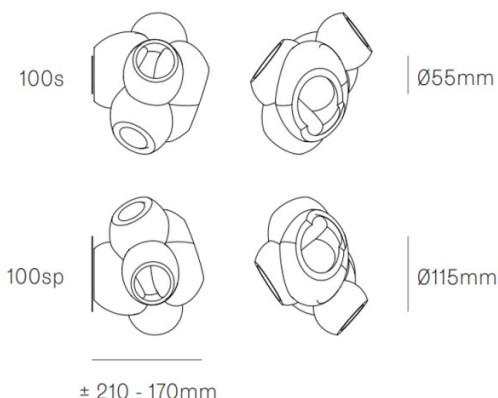

LA11117/SSP

Bocci 100s/sp LED Wall / Ceiling Light

SOURCE: <https://www.davidvillagelighting.co.uk/product/Bocci-100ssp-LED-Wall-Ceiling-Light/10002085>

PRODUCT DESCRIPTION

Designer: Omer Arbel

Bocci 100s/sp LED Wall / Ceiling Light

The Bocci 100s/sp Wall / Ceiling Light is a striking testament to Bocci's unique approach to glass artistry. Multiple glassblowers work in unison, melding glass spheres into a complex, layered structure that is then meticulously cut with a diamond saw to reveal a play of inner and outer surfaces. This process gives each 100s/sp light a one-of-a-kind aesthetic, with LED illumination that enhances the glass's textured, sculptural quality and provides an ambient, nuanced glow.

Mounted on either a white or brass-finish base, the 100s/sp light can be installed on walls or ceilings, adding versatility and elegance to any space. The piece's soft, organic shape, paired with the controlled chaos of the glasswork, makes it a captivating focal point, whether used as a single statement piece or in clusters. This handmade fixture captures the spirit of Bocci's craftsmanship, bringing a sophisticated blend of art and functionality to residential or commercial settings.

Please note that the handcrafted nature of this product means that each piece will be unique and will vary in size and shape.

PRODUCT SPECIFICATION

- Light Source:** 1W, 2700K, 100 Lumens
2500K and 3000K options are available on request.
- IP Code:** 30
- Dimming:** Dimmable via trailing edge mains phase (Please note control must be compatible with electronic low voltage)
- Dimensions: 100s:**
Width/Height: Ø17-21cm (Size will vary)
Depth: Ø17-21cm (Size will vary)
Base Plate Size: Ø5.5cm
- 100sp:**
Width/Height: Ø17-21cm (Size will vary)
Depth: Ø17-21cm (Size will vary)
Base Plate Size: Ø11.5cm