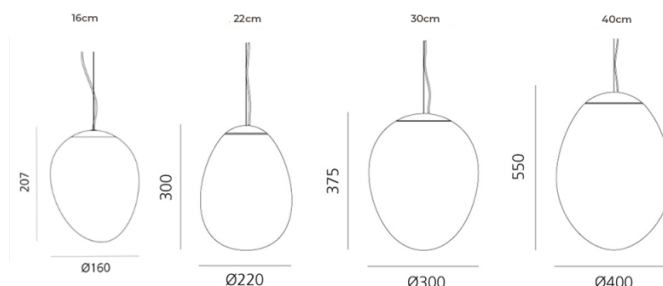

## PRODUCT SPECIFICATION

<b>Light Source:</b>	20W, 3000K, 1890 Lumens
<b>IP Code:</b>	20
<b>Dimming:</b>	Push to make/switch dimming, dimmable using push to make switches. Please consult your electrician, additional wiring may be required on site.
<b>Dimensions:</b>	Ø30cm Height: 37.5cm Cable Length: 130cm