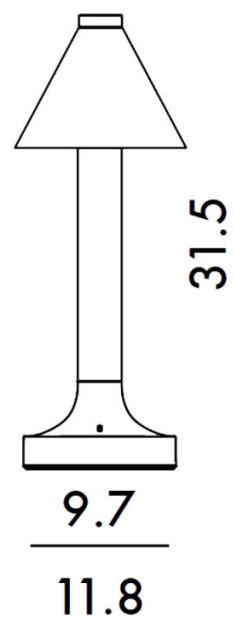

Kartell

LA10493/CAP

Kartell Goodnight Cap LED Portable Lamp

SOURCE: <https://www.davidvillagelighting.co.uk/product/Kartell-Goodnight-Cap-LED-Portable-Lamp/10002079>

PRODUCT DESCRIPTION

Designer: Phillipe Starck

Kartell Goodnight Cap LED Portable Lamp

A 2024 addition to Kartell's range of ambient lighting solutions, the Goodnight Cap LED Portable Lamp was designed by Phillipe Starck to resemble candlelight. Goodnight revisits the candle in its primordial form and transforms it into a highly technological object, fitted with an LED light source and utilising an integrated dimmer to allow you to fully control the output of light with three different light intensities.

The Kartell Goodnight Cap Portable Lamp provides a warm and inviting glow that, thanks to the conical diffuser, is projected downwards towards the surface below. The result is an indirect illumination that is perfect for bedrooms, living rooms, dining spaces, hotels, restaurants and bars. Available in six finishes this modern lamp can adapt to a wide range of interiors and personal styles.

PRODUCT SPECIFICATION

Light Source: 1.6W, 2700K, 220 Lumens

IP Code: 20

Dimming: Integrated dimmer on the product.

Dimensions: Height: 31.5cm
Width: 11.8cm