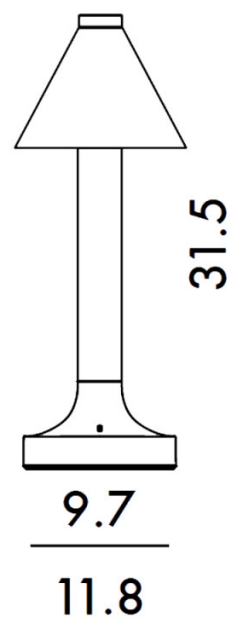

PRODUCT SPECIFICATION

Light Source: 1.6W, 2700K, 220 Lumens

IP Code: 20

Dimming: Integrated dimmer on the product.

Dimensions: Height: 31.5cm
Width: 11.8cm

For all sales and technical enquiries, please contact: