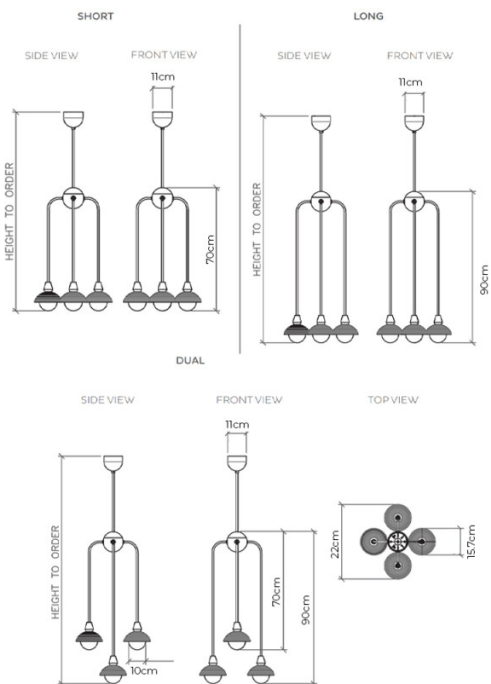

Bert Frank Eos Pendant Drop 4

LA11114/PLD4

SOURCE: <https://www.davidvillagelighting.co.uk/product/Bert-Frank-Eos-Pendant-Drop-4/10002078>

PRODUCT DESCRIPTION

Designer: Bert Frank Design Team

Bert Frank Eos Pendant Light Drop 4

The Eos Pendant Light Drop 4 by Bert Frank is a stunning testament to British craftsmanship and refined design. Drawing inspiration from chalice shapes, this pendant features four frosted glass globes, cascading elegantly to provide soft and balanced ambient light. Handcrafted in the UK and available in brushed brass, antique brass, and dark bronze finishes, the pendant showcases the brand's commitment to quality and attention to detail, combining traditional techniques with contemporary design sensibilities.

Perfect for large spaces, this pendant creates a striking visual presence above dining tables, entryways, or as a central focal point in sophisticated interiors. The customisable drop length offers flexibility for various ceiling heights, ensuring the pendant fits seamlessly within any space. With its thoughtful design and high-quality materials, the Eos Pendant Light Drop 4 embodies both beauty and function, making it a timeless addition to any setting.

PRODUCT SPECIFICATION

- Light** 4 x Max 4W E12/G9 LED (Included)
- Source:**
- IP Code:** 20
- Dimming:** Dimmable via Triac dimming.
- Dimensions:** Height: Customisable to order
 Width: 22cm
 Ceiling Canopy: 8.8cm x Ø11cm
 Suspension: Bespoke length solid brass drop rod (up to 152cm)