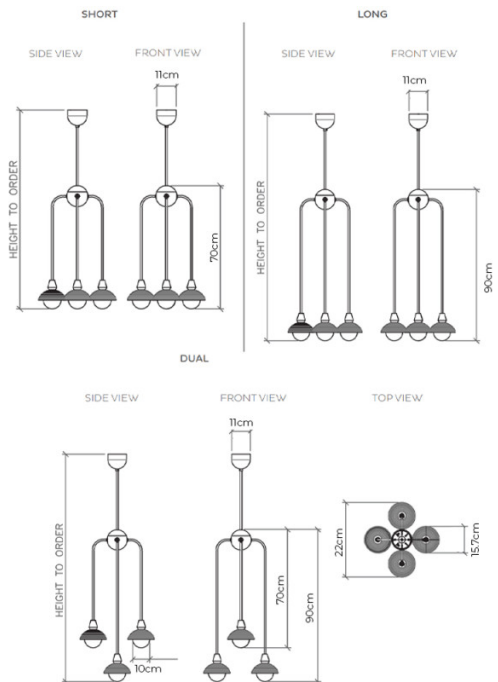

Bert Frank Eos Pendant Drop 4

LA11114/PLD4

SOURCE: <https://www.davidvillagelighting.co.uk/product/Bert-Frank-Eos-Pendant-Drop-4/10002078>

PRODUCT DESCRIPTION

Designer: Bert Frank Design Team

Bert Frank Eos Pendant Light Drop 4

The Eos Pendant Light Drop 4 by Bert Frank is a stunning testament to British craftsmanship and refined design. Drawing inspiration from chalice shapes, this pendant features four frosted glass globes, cascading elegantly to provide soft and balanced ambient light. Handcrafted in the UK and available in brushed brass, antique brass, and dark bronze finishes, the pendant showcases the brand's commitment to quality and attention to detail, combining traditional techniques with contemporary design sensibilities.

Perfect for large spaces, this pendant creates a striking visual presence above dining tables, entryways, or as a central focal point in sophisticated interiors. The customisable drop length offers flexibility for various ceiling heights, ensuring the pendant fits seamlessly within any space. With its thoughtful design and high-quality materials, the Eos Pendant Light Drop 4 embodies both beauty and function, making it a timeless addition to any setting.

PRODUCT SPECIFICATION

- Light** 4 x Max 4W E12/G9 LED (Included)
- Source:**
- IP Code:** 20
- Dimming:** Dimmable via Triac dimming.
- Dimensions:** Height: Customisable to order
 Width: 22cm
 Ceiling Canopy: 8.8cm x Ø11cm
 Suspension: Bespoke length solid brass drop rod (up to 152cm)