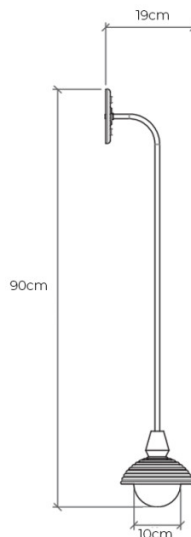

PRODUCT SPECIFICATION

Light Source: 1 x Max 4W E12/G9 LED (Included)

IP Code: 44

Dimming: Dimmable via Triac dimming.

Dimensions: Height: 90cm
Width: 19cm
Wall Plate: Ø11.6cm

SIDE VIEW

FRONT VIEW

For all sales and technical enquiries, please contact: