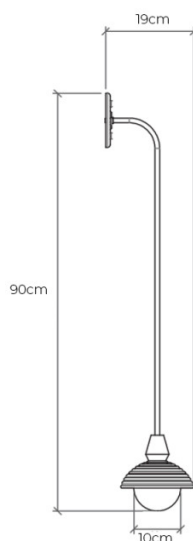

PRODUCT SPECIFICATION

Light Source: 1 x Max 4W E12/G9 LED (Included)

IP Code: 44

Dimming: Dimmable via Triac dimming.

Dimensions: Height: 90cm
Width: 19cm
Wall Plate: Ø11.6cm

SIDE VIEW

FRONT VIEW

For all sales and technical enquiries, please contact: