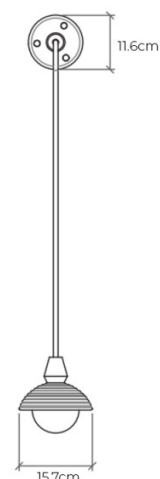

PRODUCT SPECIFICATION

Light Source: 1 x Max 4W E12/G9 LED (Included)

IP Code: 44

Dimming: Dimmable via Triac dimming.

Dimensions: Height: 90cm
Width: 19cm
Wall Plate: Ø11.6cm

SIDE VIEW

FRONT VIEW

For all sales and technical enquiries, please contact: