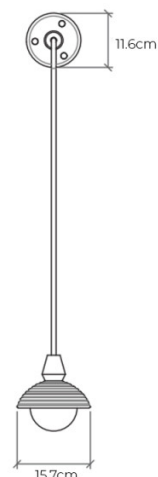

PRODUCT SPECIFICATION

Light Source: 1 x Max 4W E12/G9 LED (Included)

IP Code: 44

Dimming: Dimmable via Triac dimming.

Dimensions: Height: 90cm
Width: 19cm
Wall Plate: Ø11.6cm

SIDE VIEW

FRONT VIEW

For all sales and technical enquiries, please contact: