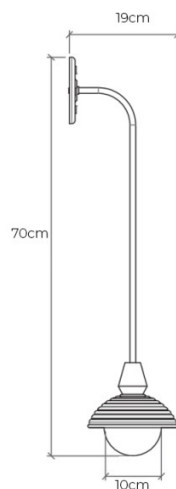

PRODUCT SPECIFICATION

Light Source: 1 x Max 4W E12/G9 LED (Included)

IP Code: 44

Dimming: Dimmable via Triac dimming.

Dimensions: Height: 70cm
Width: 19cm
Wall Plate: Ø11.6cm

SIDE VIEW

FRONT VIEW

For all sales and technical enquiries, please contact: