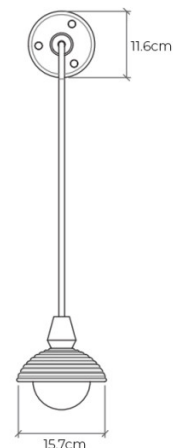

PRODUCT SPECIFICATION

Light Source: 1 x Max 4W E12/G9 LED (Included)

IP Code: 44

Dimming: Dimmable via Triac dimming.

Dimensions: Height: 70cm
Width: 19cm
Wall Plate: Ø11.6cm

SIDE VIEW

FRONT VIEW

For all sales and technical enquiries, please contact: