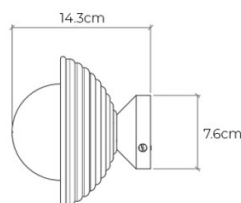

PRODUCT SPECIFICATION

Light Source: 1 x Max 4W E12/G9 LED (Included)

IP Code: 44

Dimming: Dimmable via Triac dimming.

Dimensions: Height: 15.7cm
Width: 15.7cm
Wall Plate: Ø7.6cm

SIDE VIEW

FRONT VIEW

For all sales and technical enquiries, please contact: