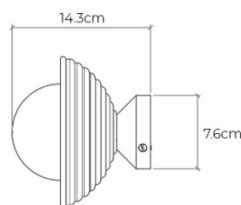

PRODUCT SPECIFICATION

Light Source: 1 x Max 4W E12/G9 LED (Included)

IP Code: 44

Dimming: Dimmable via Triac dimming.

Dimensions: Height: 15.7cm
Width: 15.7cm
Wall Plate: Ø7.6cm

SIDE VIEW

FRONT VIEW

For all sales and technical enquiries, please contact: