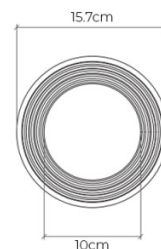

PRODUCT SPECIFICATION

Light Source: 1 x Max 4W E12/G9 LED (Included)

IP Code: 44

Dimming: Dimmable via Triac dimming.

Dimensions: Height: 15.7cm
Width: 15.7cm
Wall Plate: Ø7.6cm

SIDE VIEW

FRONT VIEW

For all sales and technical enquiries, please contact: