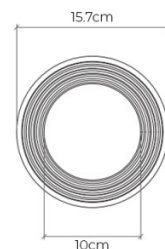

PRODUCT SPECIFICATION

Light Source: 1 x Max 4W E12/G9 LED (Included)

IP Code: 44

Dimming: Dimmable via Triac dimming.

Dimensions: Height: 15.7cm
Width: 15.7cm
Wall Plate: Ø7.6cm

SIDE VIEW

FRONT VIEW

For all sales and technical enquiries, please contact: