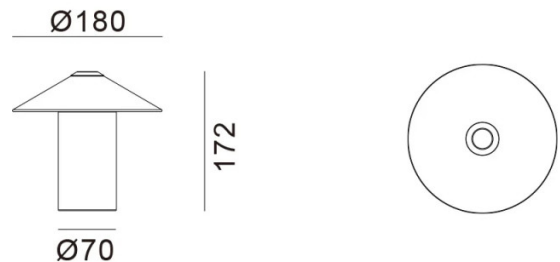

PRODUCT SPECIFICATION

Light Source: 1.5W, 2700K

Dimming: Integrated dimmer on the product.

Dimensions: Width: 18 cm
Height: 17.2 cm

For all sales and technical enquiries, please contact:

+44 (0)114 263 4266