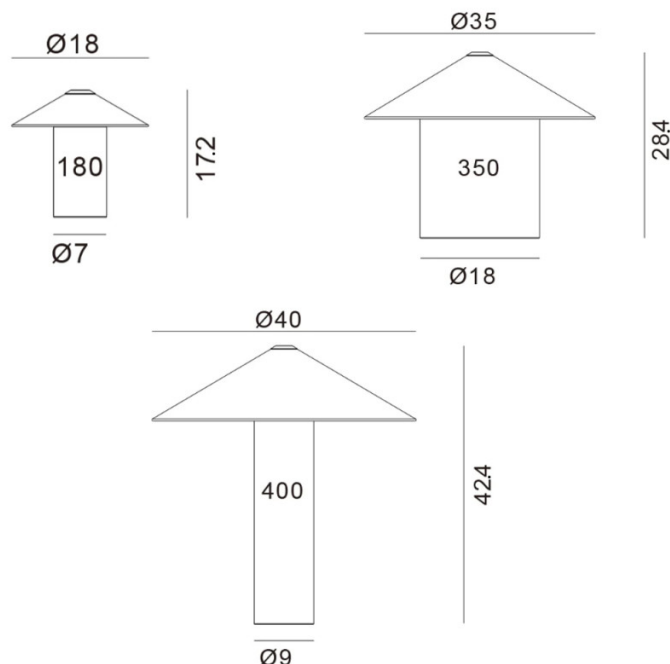

PRODUCT SPECIFICATION

Light Source: 180: 1.5W, 2700K

350/400: 3.5W, 2700K

Dimming: Integrated dimmer on the product.

Dimensions: 180:

Width: 18 cm

Height: 17.2 cm

350:

Width: 35cm

Height: 28.4cm

400:

Width: 40cm

Height: 42.4cm

For all sales and technical enquiries, please contact:

+44 (0)114 263 4266

info@davidvillagelighting.co.uk