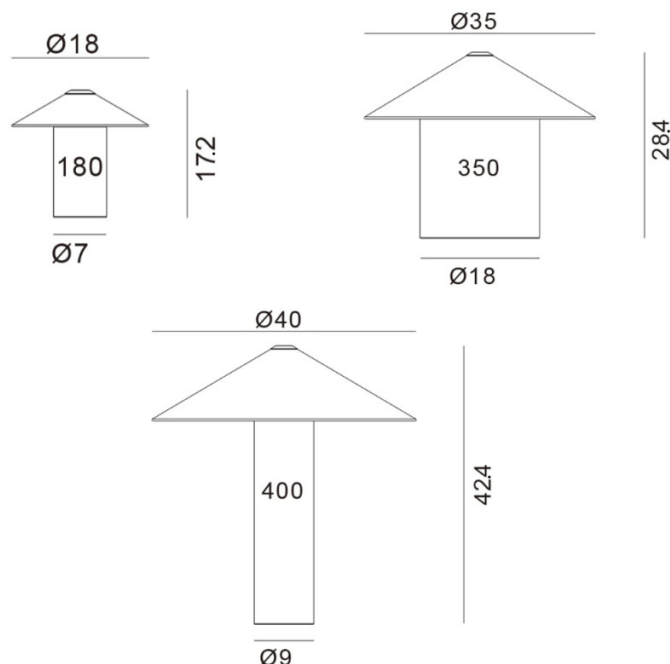

## PRODUCT SPECIFICATION

**Light Source:** 180: 1.5W, 2700K

350/400: 3.5W, 2700K

**Dimming:** Integrated dimmer on the product.

**Dimensions:** 180:

Width: 18 cm

Height: 17.2 cm

**350:**

Width: 35cm

Height: 28.4cm

**400:**

Width: 40cm

Height: 42.4cm

**For all sales and technical enquiries, please contact:**

+44 (0)114 263 4266

[info@davidvillagelighting.co.uk](mailto:info@davidvillagelighting.co.uk)