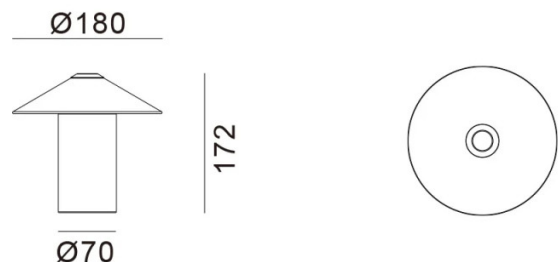

PRODUCT SPECIFICATION

Light Source: 1.5W, 2700K

Dimming: Integrated dimmer on the product.

Dimensions: Width: 18 cm  
Height: 17.2 cm

**For all sales and technical enquiries, please contact:**

+44 (0)114 263 4266