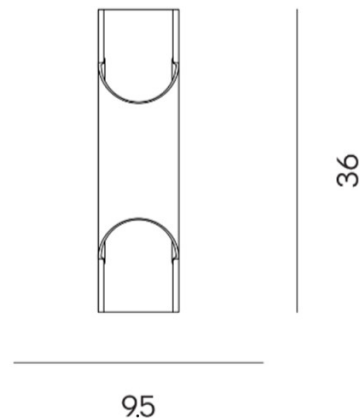

## PRODUCT SPECIFICATION

**Light Source:** 1x Max 40W E27

**IP Code:** 20

**Dimming:** Dimmable using trailing edge dimming.

**Dimensions:** Height: 36cm  
Width: 9.5cm  
Depth: 11.1cm

**For all sales and technical enquiries, please contact:**