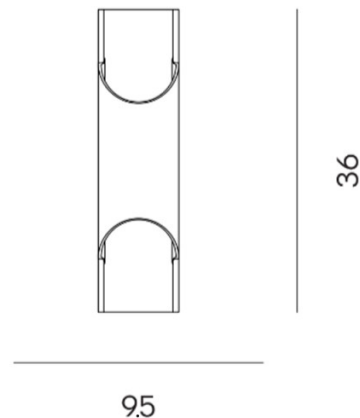

PRODUCT SPECIFICATION

Light Source: 1x Max 40W E27

IP Code: 20

Dimming: Dimmable using trailing edge dimming.

Dimensions: Height: 36cm
Width: 9.5cm
Depth: 11.1cm

For all sales and technical enquiries, please contact: