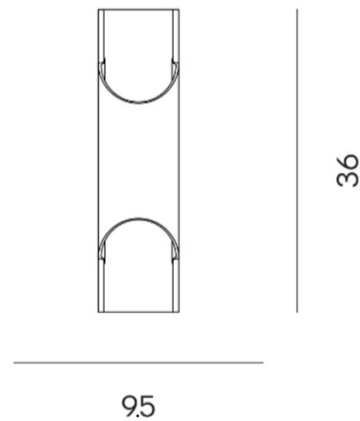

## PRODUCT SPECIFICATION

**Light Source:** 1x Max 40W E27

**IP Code:** 20

**Dimming:** Dimmable using trailing edge dimming.

**Dimensions:** Height: 36cm  
Width: 9.5cm  
Depth: 11.1cm

**For all sales and technical enquiries, please contact:**