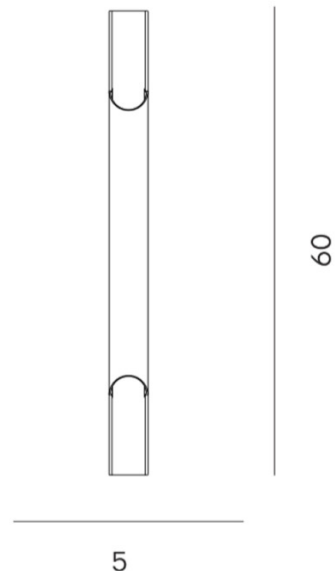

LYFA

LYFA Pan 50 Wall Light

LA11112/50WL

SOURCE: <https://www.davidvillagelighting.co.uk/product/LYFA-Pan-50-Wall-Light/10002068>

PRODUCT DESCRIPTION

Designer: Bent Karlby

LYFA Pan 50 Wall Light

The LYFA Pan 50 Wall Light, a creation by celebrated Danish designer Bent Karlby, is both an architectural and ambient lighting solution. Featuring a dual-light source, this wall lamp casts an equal, soft directional light from both ends of its sleek tubular shade. The open tube design illuminates the aluminium surface, projecting a delicate glow against the wall and creating a visually captivating effect.

Available in a timeless anodised aluminium or elegant bronze finish, the Pan 50 Wall Light suits various interiors, from modern to minimalist. Its subtle ambient lighting and architectural form make it perfect for adding a refined accent to living rooms, corridors, or commercial spaces. A balance of functional light and sculptural presence, the Pan 50 epitomises Karlby's sophisticated aesthetic.

PRODUCT SPECIFICATION

- Light Source:** 2x Max 40W E14 (Excluded)
- IP Code:** 20
- Dimming:** Dimmable using trailing edge dimming.
- Dimensions:** Height: 60cm
Width: 5cm
Depth: 6.6cm

For all sales and technical enquiries, please contact: