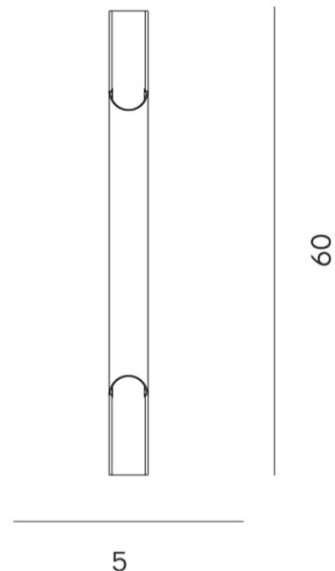

LYFA

LYFA Pan 50 Wall Light

LA11112/50WL

SOURCE: <https://www.davidvillagelighting.co.uk/product/LYFA-Pan-50-Wall-Light/10002068>

PRODUCT DESCRIPTION

Designer: Bent Karlby

LYFA Pan 50 Wall Light

The LYFA Pan 50 Wall Light, a creation by celebrated Danish designer Bent Karlby, is both an architectural and ambient lighting solution. Featuring a dual-light source, this wall lamp casts an equal, soft directional light from both ends of its sleek tubular shade. The open tube design illuminates the aluminium surface, projecting a delicate glow against the wall and creating a visually captivating effect.

Available in a timeless anodised aluminium or elegant bronze finish, the Pan 50 Wall Light suits various interiors, from modern to minimalist. Its subtle ambient lighting and architectural form make it perfect for adding a refined accent to living rooms, corridors, or commercial spaces. A balance of functional light and sculptural presence, the Pan 50 epitomises Karlby’s sophisticated aesthetic.

PRODUCT SPECIFICATION

- Light Source:** 2x Max 40W E14 (Excluded)
- IP Code:** 20
- Dimming:** Dimmable using trailing edge dimming.
- Dimensions:** Height: 60cm
Width: 5cm
Depth: 6.6cm

For all sales and technical enquiries, please contact: