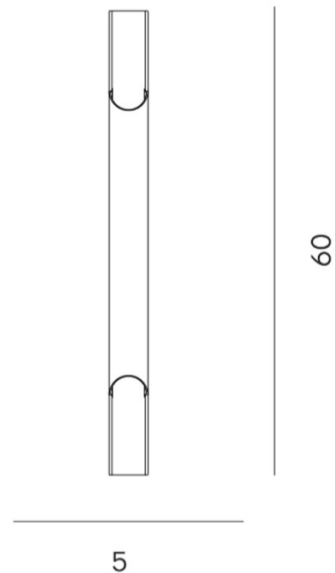

LYFA

LYFA Pan 50 Wall Light

LA11112/50WL

SOURCE: <https://www.davidvillagelighting.co.uk/product/LYFA-Pan-50-Wall-Light/10002068>

PRODUCT DESCRIPTION

Designer: Bent Karlby

LYFA Pan 50 Wall Light

The LYFA Pan 50 Wall Light, a creation by celebrated Danish designer Bent Karlby, is both an architectural and ambient lighting solution. Featuring a dual-light source, this wall lamp casts an equal, soft directional light from both ends of its sleek tubular shade. The open tube design illuminates the aluminium surface, projecting a delicate glow against the wall and creating a visually captivating effect.

Available in a timeless anodised aluminium or elegant bronze finish, the Pan 50 Wall Light suits various interiors, from modern to minimalist. Its subtle ambient lighting and architectural form make it perfect for adding a refined accent to living rooms, corridors, or commercial spaces. A balance of functional light and sculptural presence, the Pan 50 epitomises Karlby’s sophisticated aesthetic.

PRODUCT SPECIFICATION

- Light Source:** 2x Max 40W E14 (Excluded)
- IP Code:** 20
- Dimming:** Dimmable using trailing edge dimming.
- Dimensions:** Height: 60cm
Width: 5cm
Depth: 6.6cm

For all sales and technical enquiries, please contact: