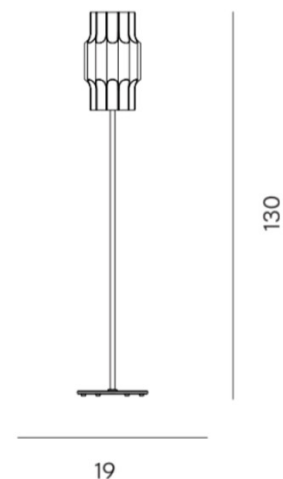

LYFA

LYFA Pan 190 Floor Lamp

LA11112/190FL

SOURCE: <https://www.davidvillagelighting.co.uk/product/LYFA-Pan-190-Floor-Lamp/10002065>

PRODUCT DESCRIPTION

Designer: Bent Karlby

LYFA Pan 190 Floor Lamp

The LYFA Pan 190 Floor Lamp, a creation of renowned Danish designer Bent Karlby from 1970, showcases his timeless approach to lighting design. A sleek, elongated form with partially exposed tubular elements, this floor lamp emits a warm downlight complemented by subtle ambient illumination through the open top. Constructed from anodised aluminium and available in both classic aluminium and bronze finishes, the PAN 190 floor lamp harmonises form and function, adding elegance to any interior space.

PRODUCT SPECIFICATION

Light Source: 1x Max 60W E27 (Excluded)

IP Code: 20

Dimming: In line on/off switch included on cable.

Dimensions: Shade: Ø19cm
Height: 130cm

Cable Length: 300cm

For all sales and technical enquiries, please contact: