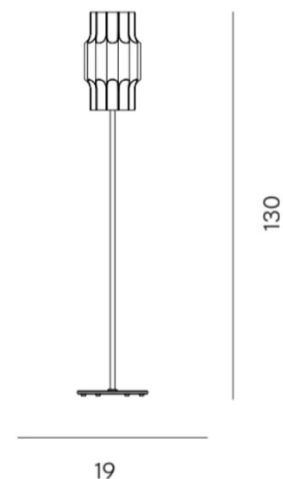

### PRODUCT SPECIFICATION

**Light Source:** 1x Max 60W E27 (Excluded)

**IP Code:** 20

**Dimming:** In line on/off switch included on cable.

**Dimensions:** Shade: Ø19cm  
Height: 130cm

Cable Length: 300cm

**For all sales and technical enquiries, please contact:**