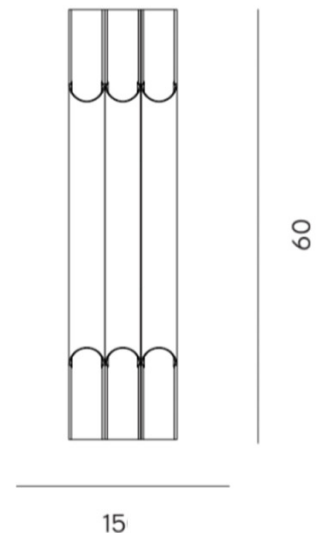

LYFA

LYFA Pan 50 III Wall Light

LA11112/50IIIWL

SOURCE: <https://www.davidvillagelighting.co.uk/product/LYFA-Pan-50-III-Wall-Light/10002064>

PRODUCT DESCRIPTION

Designer: Bent Karlby

LYFA Pan 50 III Wall Light

Designed by Danish lighting visionary Bent Karlby in 1970, the LYFA Pan 50 III Wall Light exemplifies his penchant for refined aesthetics and functional illumination. The elongated design of the Pan 50 III features a tubular form reminiscent of a pan flute, delivering an equal balance of up and downlighting. Crafted from premium anodised aluminium, this wall light is available in both aluminium and bronze finishes, providing a choice that complements a wide range of interiors.

Perfect as a standalone feature or in multiples, the Pan 50 III Wall Light creates an inviting ambience and casts a distinctive light pattern across the wall. Its subtle yet striking design pays homage to mid-century modern style, fitting seamlessly into both contemporary and classic interiors. Ideal for enhancing hallways, living spaces, or commercial areas, this light embodies LYFA's commitment to quality craftsmanship and purposeful design.

PRODUCT SPECIFICATION

- Light Source:** 6 x Max 10W LED E14 (Excluded)
- IP Code:** 20
- Dimming:** Dimmable using trailing edge dimming.
- Dimensions:** Width: 15cm
Height: 60cm

Cable Length: 300cm

For all sales and technical enquiries, please contact: