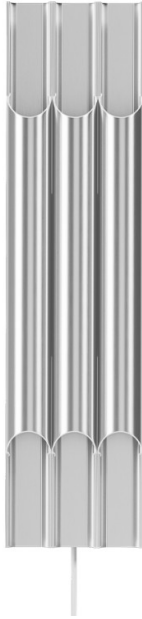

# LYFA Pan 50 III Wall Light

LA11112/50IIIWL

SOURCE: <https://www.davidvillagelighting.co.uk/product/LYFA-Pan-50-III-Wall-Light/10002064>

## PRODUCT DESCRIPTION

**Designer:** Bent Karlby

### LYFA Pan 50 III Wall Light

Designed by Danish lighting visionary Bent Karlby in 1970, the LYFA Pan 50 III Wall Light exemplifies his penchant for refined aesthetics and functional illumination. The elongated design of the Pan 50 III features a tubular form reminiscent of a pan flute, delivering an equal balance of up and downlighting. Crafted from premium anodised aluminium, this wall light is available in both aluminium and bronze finishes, providing a choice that complements a wide range of interiors.

Perfect as a standalone feature or in multiples, the Pan 50 III Wall Light creates an inviting ambience and casts a distinctive light pattern across the wall. Its subtle yet striking design pays homage to mid-century modern style, fitting seamlessly into both contemporary and classic interiors. Ideal for enhancing hallways, living spaces, or commercial areas, this light embodies LYFA's commitment to quality craftsmanship and purposeful design.