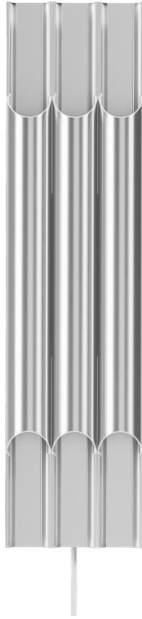

LYFA

LYFA Pan 50 III Wall Light

LA11112/50IIIWL

SOURCE: <https://www.davidvillagelighting.co.uk/product/LYFA-Pan-50-III-Wall-Light/10002064>

PRODUCT DESCRIPTION

Designer: Bent Karlby

LYFA Pan 50 III Wall Light

Designed by Danish lighting visionary Bent Karlby in 1970, the LYFA Pan 50 III Wall Light exemplifies his penchant for refined aesthetics and functional illumination. The elongated design of the Pan 50 III features a tubular form reminiscent of a pan flute, delivering an equal balance of up and downlighting. Crafted from premium anodised aluminium, this wall light is available in both aluminium and bronze finishes, providing a choice that complements a wide range of interiors.

Perfect as a standalone feature or in multiples, the Pan 50 III Wall Light creates an inviting ambience and casts a distinctive light pattern across the wall. Its subtle yet striking design pays homage to mid-century modern style, fitting seamlessly into both contemporary and classic interiors. Ideal for enhancing hallways, living spaces, or commercial areas, this light embodies LYFA's commitment to quality craftsmanship and purposeful design.

PRODUCT SPECIFICATION

- Light Source:** 6x Max 10W E14 (Excluded)
- IP Code:** 20
- Dimming:** Dimmable using trailing edge dimming.
- Dimensions:** Width: 15cm
Height: 60cm

Cable Length: 300cm

For all sales and technical enquiries, please contact: