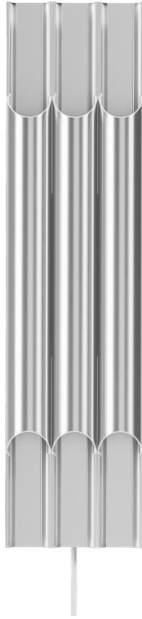

LYFA

LYFA Pan 50 III Wall Light

LA11112/50IIIWL

SOURCE: <https://www.davidvillagelighting.co.uk/product/LYFA-Pan-50-III-Wall-Light/10002064>

PRODUCT DESCRIPTION

Designer: Bent Karlby

LYFA Pan 50 III Wall Light

Designed by Danish lighting visionary Bent Karlby in 1970, the LYFA Pan 50 III Wall Light exemplifies his penchant for refined aesthetics and functional illumination. The elongated design of the Pan 50 III features a tubular form reminiscent of a pan flute, delivering an equal balance of up and downlighting. Crafted from premium anodised aluminium, this wall light is available in both aluminium and bronze finishes, providing a choice that complements a wide range of interiors.

Perfect as a standalone feature or in multiples, the Pan 50 III Wall Light creates an inviting ambience and casts a distinctive light pattern across the wall. Its subtle yet striking design pays homage to mid-century modern style, fitting seamlessly into both contemporary and classic interiors. Ideal for enhancing hallways, living spaces, or commercial areas, this light embodies LYFA's commitment to quality craftsmanship and purposeful design.

PRODUCT SPECIFICATION

- Light Source:** 6 x Max 10W LED E14 (Excluded)
- IP Code:** 20
- Dimming:** Dimmable using trailing edge dimming.
- Dimensions:** Width: 15cm
Height: 60cm

Cable Length: 300cm

For all sales and technical enquiries, please contact: