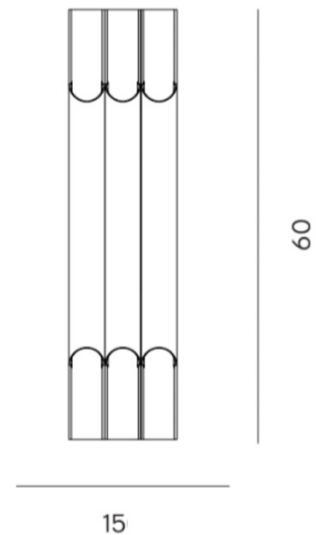

### LYFA Pan 50 III Wall Light

Designed by Danish lighting visionary Bent Karlby in 1970, the LYFA Pan 50 III Wall Light exemplifies his penchant for refined aesthetics and functional illumination. The elongated design of the Pan 50 III features a tubular form reminiscent of a pan flute, delivering an equal balance of up and downlighting. Crafted from premium anodised aluminium, this wall light is available in both aluminium and bronze finishes, providing a choice that complements a wide range of interiors.

## PRODUCT SPECIFICATION

- Light Source:** 6 x Max 10W LED E14 (Excluded)
- IP Code:** 20
- Dimming:** Dimmable using trailing edge dimming.
- Dimensions:** Width: 15cm  
Height: 60cm  
  
Cable Length: 300cm