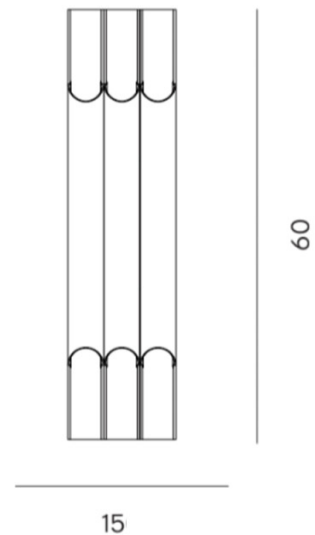

LYFA

LYFA Pan 50 III Wall Light

LA11112/50IIIWL

SOURCE: <https://www.davidvillagelighting.co.uk/product/LYFA-Pan-50-III-Wall-Light/10002064>

PRODUCT DESCRIPTION

Designer: Bent Karlby

LYFA Pan 50 III Wall Light

Designed by Danish lighting visionary Bent Karlby in 1970, the LYFA Pan 50 III Wall Light exemplifies his penchant for refined aesthetics and functional illumination. The elongated design of the Pan 50 III features a tubular form reminiscent of a pan flute, delivering an equal balance of up and downlighting. Crafted from premium anodised aluminium, this wall light is available in both aluminium and bronze finishes, providing a choice that complements a wide range of interiors.

Perfect as a standalone feature or in multiples, the Pan 50 III Wall Light creates an inviting ambience and casts a distinctive light pattern across the wall. Its subtle yet striking design pays homage to mid-century modern style, fitting seamlessly into both contemporary and classic interiors. Ideal for enhancing hallways, living spaces, or commercial areas, this light embodies LYFA's commitment to quality craftsmanship and purposeful design.

PRODUCT SPECIFICATION

- Light Source:** 6x Max 10W E14 (Excluded)
- IP Code:** 20
- Dimming:** Dimmable using trailing edge dimming.
- Dimensions:** Width: 15cm
Height: 60cm

Cable Length: 300cm

For all sales and technical enquiries, please contact: